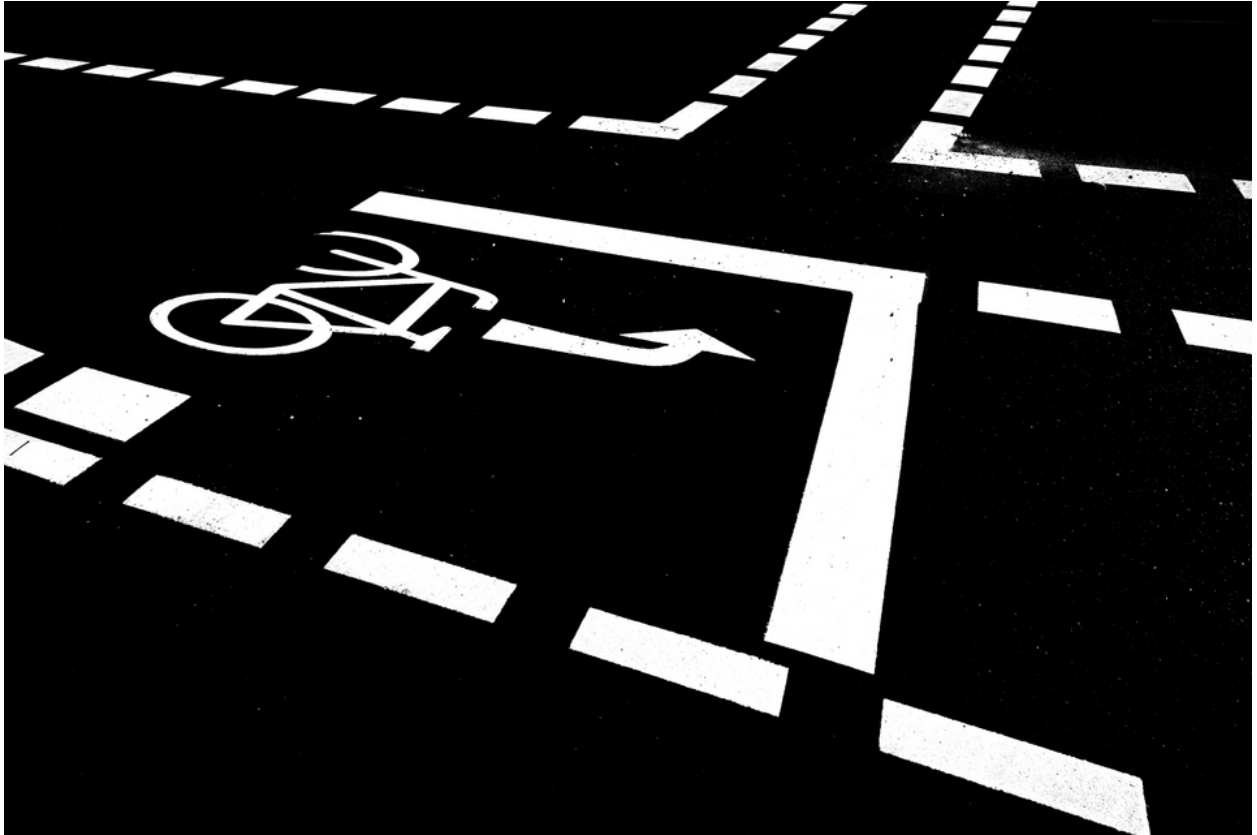

007231

Bike Turn Left

Picture Description¹⁾

A high-contrast, angled shot of a bicycle lane marking on asphalt, indicated by a bicycle symbol and directional arrow within a white-lined box, surrounded by dashed lane markings.

Analysis¹⁾

This high-contrast black and white photograph captures a section of a street dedicated to bicycle traffic. The stark contrast emphasizes the geometric patterns created by the painted road markings. A clearly defined bicycle lane symbol, complete with a bicycle icon and a directional arrow, dominates the foreground. The use of negative space and sharp lines creates a minimalist and modern aesthetic.

Picture Data

	Type / Size	By	Web Link
Exposure	Digital	Frank Titze	
Developing	—	—	
Enlarging	—	—	
Scanning	—	—	
Processing	Digital	Frank Titze	
	Exposure	Processing	Published
Dates	01/2019	01/2019	10/2019
	Width	Height	Bits/Color
Original Size	7360 px	4912 px	16
Ratio ca.	1.50	1	—
Exposure	24x36 mm		
Location	—		
Title (German)	Fahrräder Links Abbiegen		