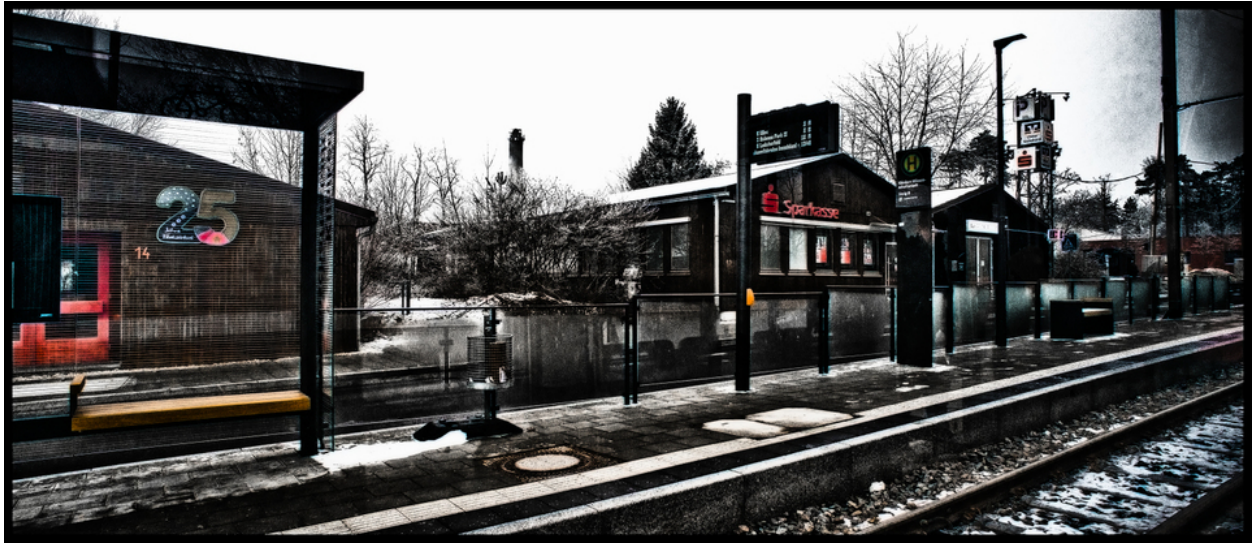

007208

Streetcar Ride X

Picture Description¹⁾

A grayscale photograph of a train station platform with a building that has "25" and "Sparkasse" on its sides, and snow on the ground and tracks.

Analysis¹⁾

This photograph captures the somber atmosphere of a snow-dusted train station, rendered in a desaturated palette that amplifies its melancholic mood. The composition is meticulously structured, drawing the eye along the receding lines of the platform and railway tracks, which are flecked with icy remnants. A modern bus stop shelters a lone wooden bench, framed by sleek, minimalist glass panes. The buildings that line the platform possess a utilitarian charm, their flat roofs and functional design punctuated by subtle signage, including the distinct "Sparkasse" logo. Bare trees silhouette against the overcast sky, contributing to the overall sense of quiet isolation. The photograph explores themes of transit, waiting, and the stark beauty of a winter landscape, creating a poignant meditation on the everyday.

Picture Data

	Type / Size	By	Web Link
Exposure	Digital	Frank Titze	
Developing	—	—	
Enlarging	—	—	
Scanning	—	—	
Processing	Digital	Frank Titze	
	Exposure	Processing	Published
Dates	01/2019	02/2019	10/2019
	Width	Height	Bits/Color
Original Size	7460 px	3232 px	16
Ratio ca.	2.31	1	—
Exposure	24x36 mm		
Location	—		
Title (German)	Straßenbahnfahrt X		