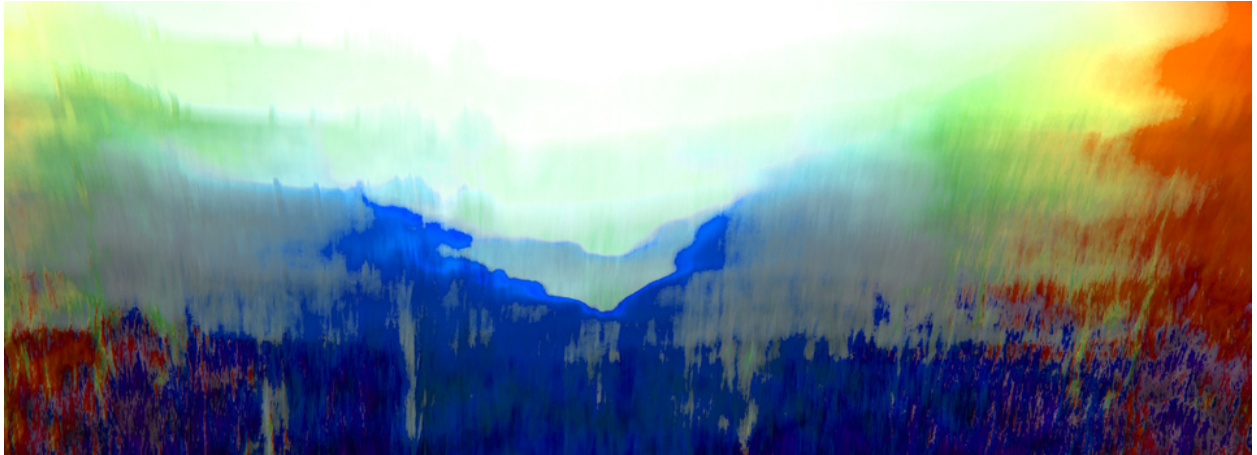

007145

Valley II

Picture Description¹⁾

A blurred, abstract landscape with vibrant colors suggesting mountains and sky.

Analysis¹⁾

This abstract landscape evokes a sense of ethereal beauty and profound depth. The artist employs a vibrant palette, blending hues of orange, green, and blue, creating a visual symphony that resonates with emotion. The composition suggests a mountain range shrouded in mist, or perhaps a waterfall cascading into a hidden valley. The brushstrokes are loose and suggestive, inviting the viewer to interpret the scene through their own imagination. The painting's texture and color create a dreamlike quality, offering a glimpse into a world beyond the tangible.

Picture Data

	Type / Size	By	Web Link
Exposure	Digital	Frank Titze	
Developing	—	—	
Enlarging	—	—	
Scanning	—	—	
Processing	Digital	Frank Titze	
	Exposure	Processing	Published
Dates	12/2018	02/2019	09/2019
	Width	Height	Bits/Color
Original Size	7360 px	2667 px	16
Ratio ca.	2.76	1	—
Exposure	24x36 mm		
Location	—		
Title (German)	Tal II		