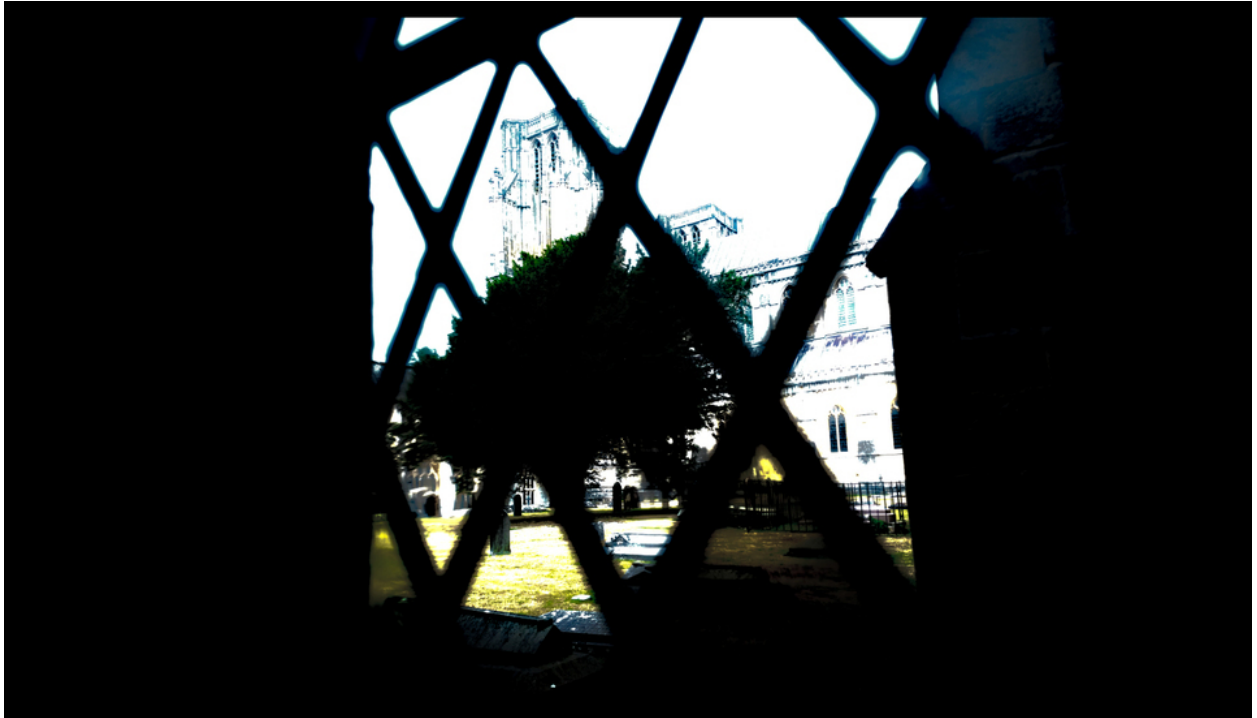

006534

Abbey Courtyard IX

Picture Description¹⁾

A view of a church seen through a window with diamond-shaped panes, creating a framed perspective.

Analysis¹⁾

Captured through a lattice window, the photograph presents a view of a stately building, likely a cathedral or similar grand structure, partially obscured by a tree. The stark contrast between the bright exterior and the dark foreground creates a sense of depth and invites the viewer to contemplate the scene from the vantage point of an enclosed space. The architectural details, combined with the natural elements, suggest a blend of history, nature, and observation.

Picture Data

	Type / Size	By	Web Link
Exposure	Digital	Frank Titze	
Developing	—	—	
Enlarging	—	—	
Scanning	—	—	
Processing	Digital	Frank Titze	
	Exposure	Processing	Published
Dates	07/2018	01/2019	01/2019
	Width	Height	Bits/Color
Original Size	7560 px	4340 px	16
Ratio ca.	1.74	1	—
Exposure	24x36 mm		
Location	—		
Title (German)	Abteihof IX		