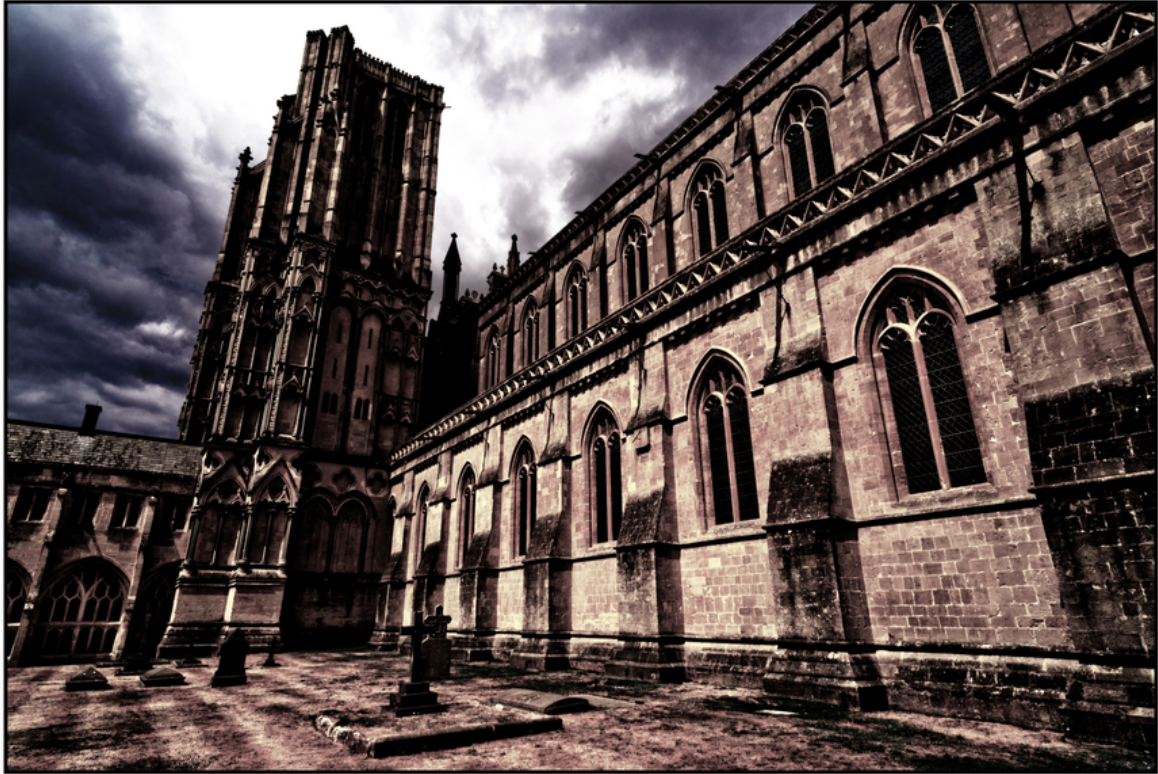

## Picture Description<sup>1)</sup>

A gothic cathedral stands under a dramatic, cloudy sky, its imposing tower and facade dominating a graveyard.

## Analysis<sup>1)</sup>

This dramatic architectural photograph captures the imposing presence of a gothic cathedral against a stormy sky. The stark contrast between light and shadow emphasizes the intricate details of the building's facade, from its towering spire to the rhythmic rows of arched windows. The composition, shot from a low angle, further amplifies the monumentality of the structure, creating a sense of awe and perhaps a touch of unease. The surrounding graveyard adds to the solemn atmosphere, hinting at history and the passage of time. The sepia-toned filter enhances the gothic feel of the photograph.