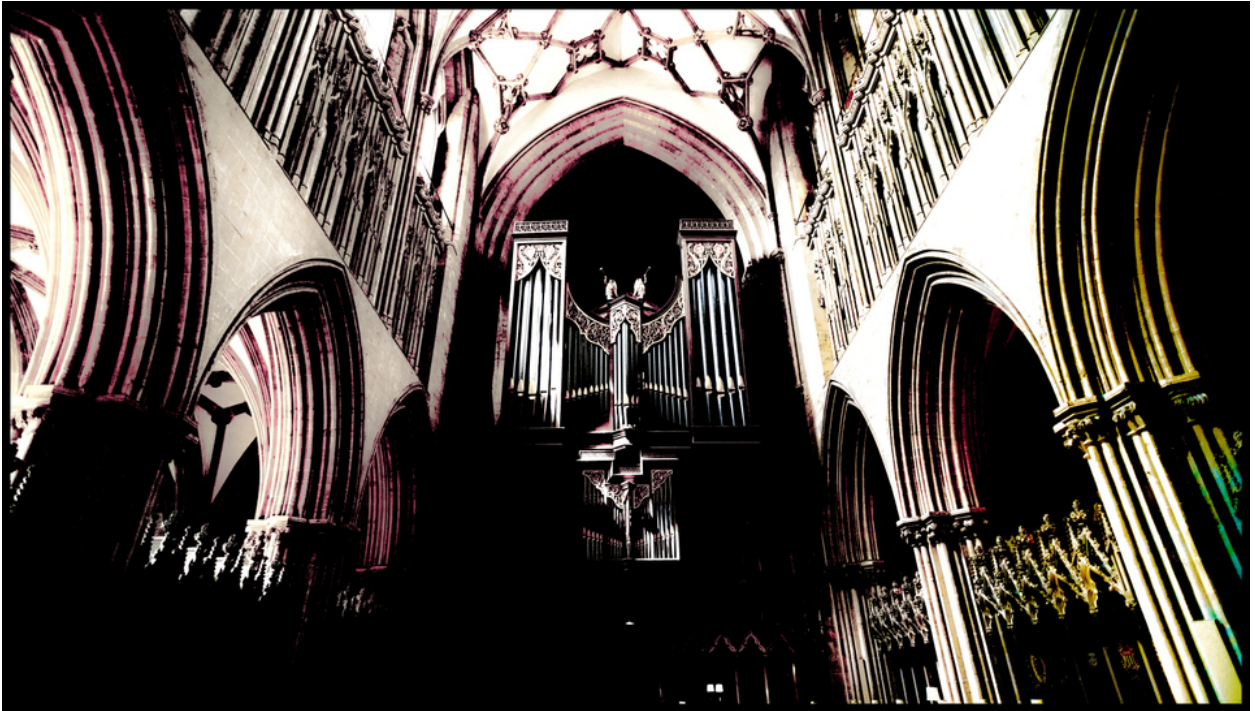

006524

Abbey Church VI

Picture Description¹⁾

A low-angle view captures the grandeur of a cathedral's interior, highlighting its gothic arches and the imposing presence of a pipe organ.

Analysis¹⁾

This dramatic architectural photograph captures the grandeur of a cathedral interior. The photograph is dominated by soaring Gothic arches that frame a massive pipe organ in the distance. The light plays across the ribbed vaults and intricate details of the stonework, creating a sense of awe and spiritual elevation. The intense contrast between light and shadow emphasizes the scale and depth of the space, highlighting the architectural features and the powerful presence of the organ as a focal point.

Picture Data

	Type / Size	By	Web Link
Exposure	Digital	Frank Titze	
Developing	—	—	
Enlarging	—	—	
Scanning	—	—	
Processing	Digital	Frank Titze	
	Exposure	Processing	Published
Dates	07/2018	07/2018	01/2019
	Width	Height	Bits/Color
Original Size	7460 px	4240 px	16
Ratio ca.	1.76	1	—
Exposure	24x36 mm		
Location	—		
Title (German)	Abteikirche VI		