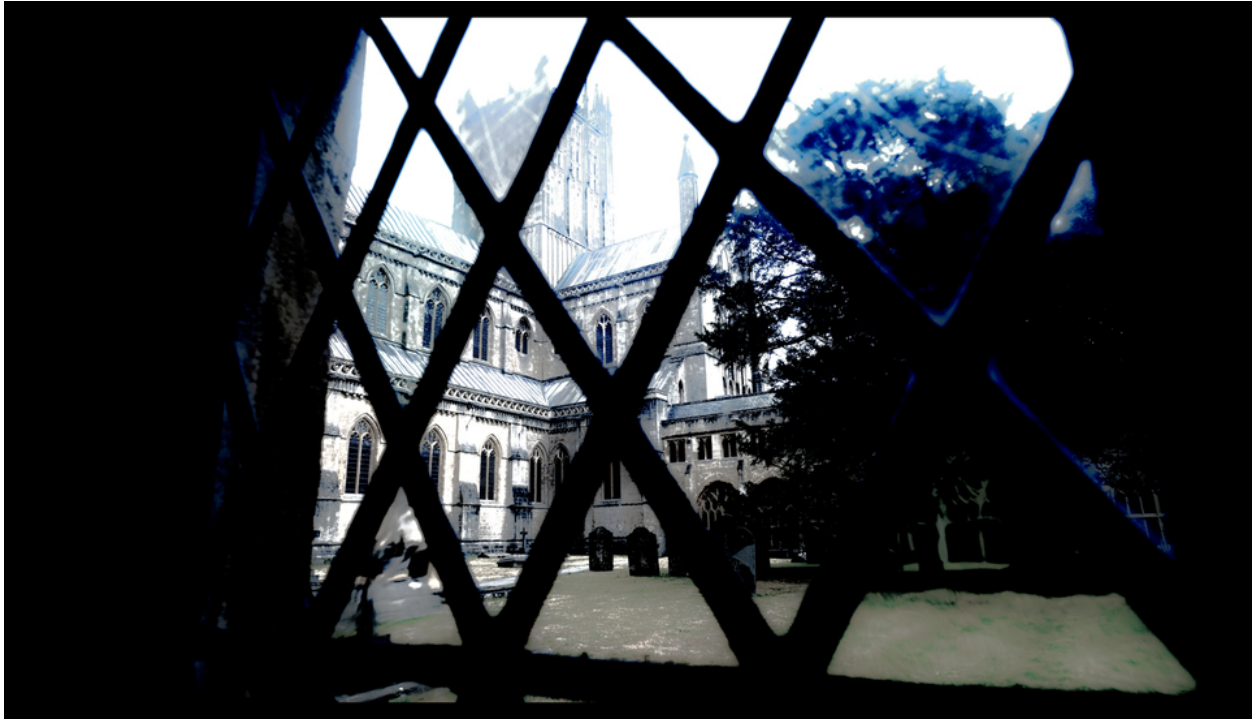

006517

Abbey Courtyard I

Picture Description¹⁾

A historical cathedral is viewed through a lattice window, giving a framed perspective.

Analysis¹⁾

Captured through the intricate latticework of a window, the photograph presents a historic building, possibly a cathedral or significant structure, exuding a sense of timelessness. The window frame creates a fragmented view, drawing attention to the architectural details and the courtyard beyond, where hints of greenery and gravestones add to the atmosphere of solemnity. The interplay of light and shadow accentuates the texture of the stone and the complexity of the surrounding environment, creating a captivating contrast between the geometric window design and the organic forms of nature and historical architecture.

Picture Data

	Type / Size	By	Web Link
Exposure	Digital	Frank Titze	
Developing	—	—	
Enlarging	—	—	
Scanning	—	—	
Processing	Digital	Frank Titze	
	Exposure	Processing	Published
Dates	07/2018	07/2018	01/2019
	Width	Height	Bits/Color
Original Size	7560 px	4340 px	16
Ratio ca.	1.74	1	—
Exposure	24x36 mm		
Location	—		
Title (German)	Abteihof I		