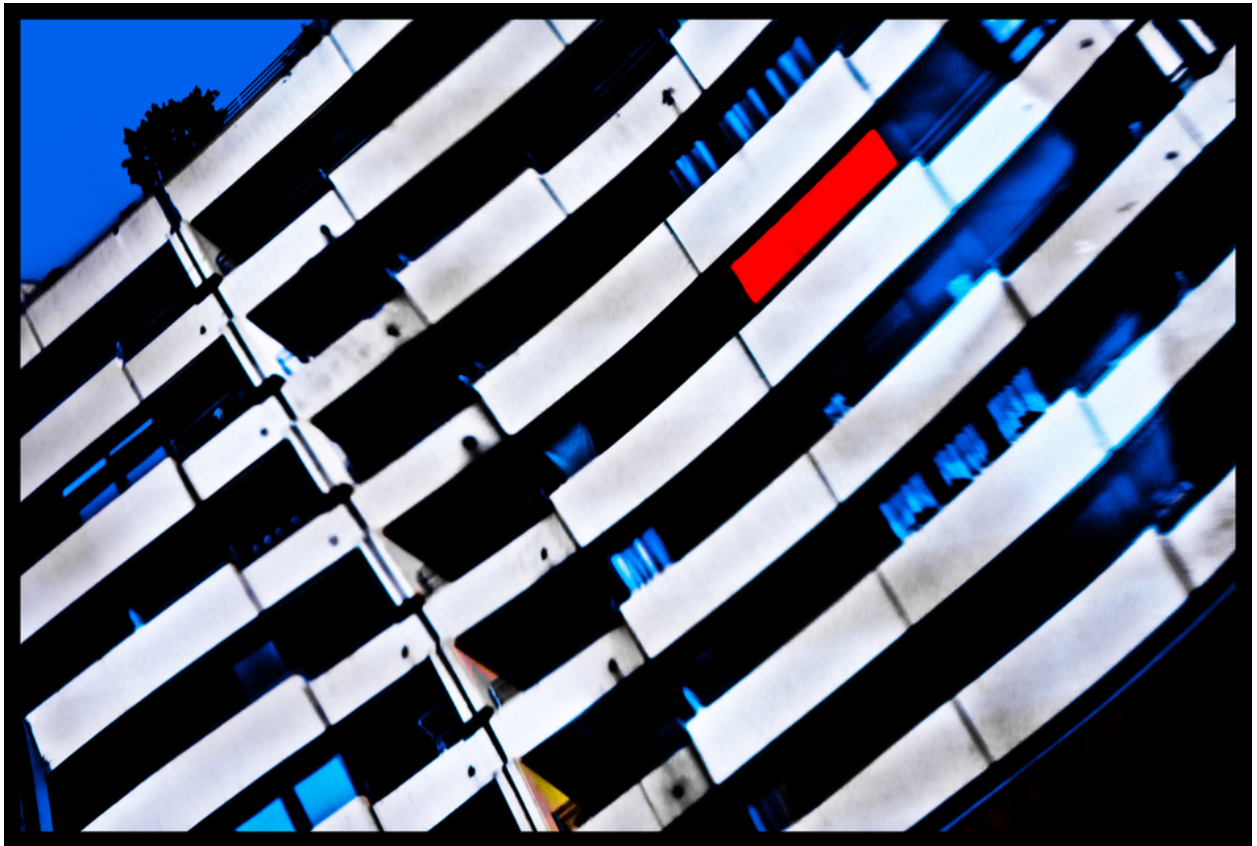

006050

Reflexion IV

Picture Description¹⁾

An abstract, low-angle shot of a building with white balconies against a dark blue sky, featuring a single red rectangle.

Analysis¹⁾

This abstract photograph captures a section of a building with a repeating pattern of balconies. The angular perspective and stark contrast between the light-colored balconies and the deep shadows create a dynamic composition. A single, bold red rectangle disrupts the monochrome palette, drawing the viewer's eye and adding a sense of intrigue and tension to the scene. The vibrant blue visible through the balcony openings adds depth and a hint of color to the otherwise stark urban landscape.

Picture Data

	Type / Size	By	Web Link
Exposure	Digital	Frank Titze	
Developing	—	—	
Enlarging	—	—	
Scanning	—	—	
Processing	Digital	Frank Titze	
	Exposure	Processing	Published
Dates	01/2018	02/2018	07/2018
	Width	Height	Bits/Color
Original Size	7560 px	5112 px	16
Ratio ca.	1.48	1	—
Exposure	24x36 mm		
Location	—		
Title (German)	Reflexion IV		