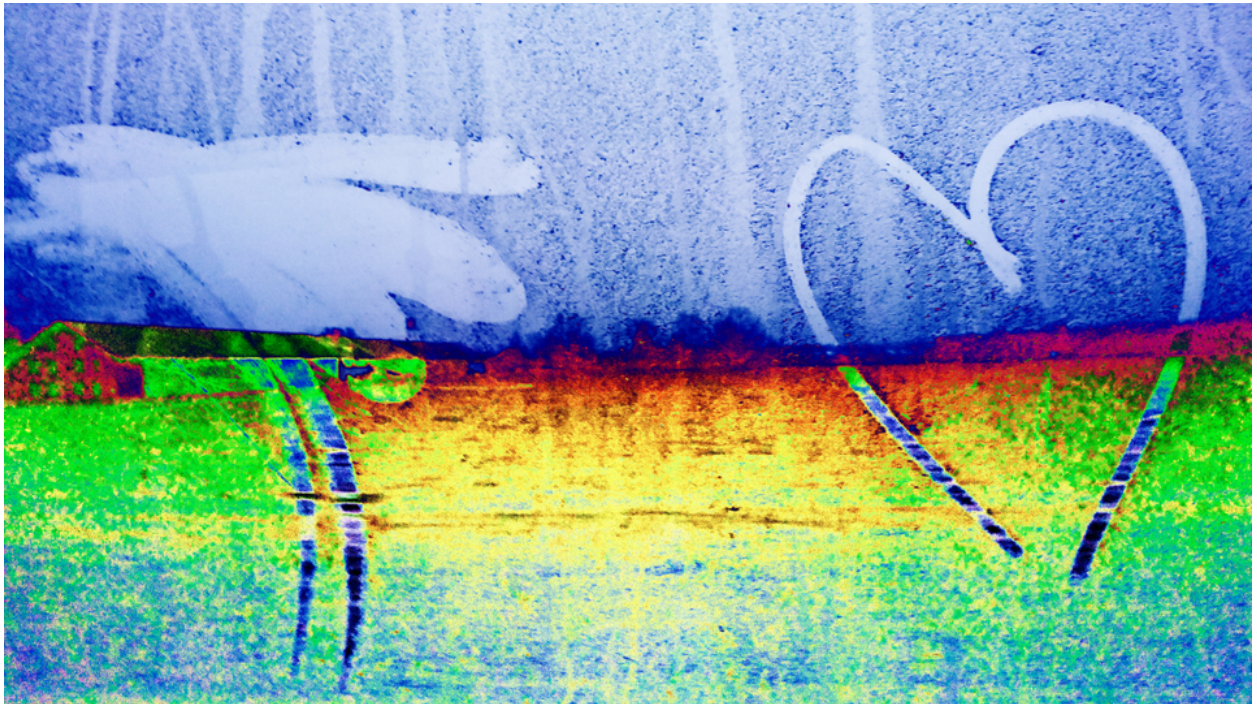

005987

Heart

Picture Description¹⁾

An abstract landscape with graffiti-like clouds, a heart shape, and two converging lines over a colorful field.

Analysis¹⁾

This vibrantly colored abstract landscape presents a scene with layered depth. The upper portion features a mottled blue sky, upon which a stylized white cloud and a heart shape are superimposed. A band of fiery red and orange separates the sky from the land. The lower two-thirds of the photograph depict a field transitioning from bright green to yellow, with darker blue accents towards the bottom. Two sets of parallel, dark lines create a sense of perspective converging into the distance, suggesting a pathway or furrows in a field. The overall effect is dreamlike and evocative, blending elements of natural scenery with graphic, almost graffiti-like overlays.

Picture Data

	Type / Size	By	Web Link
Exposure	Digital	Frank Titze	
Developing	—	—	
Enlarging	—	—	
Scanning	—	—	
Processing	Digital	Frank Titze	
	Exposure	Processing	Published
Dates	02/2018	02/2018	05/2018
	Width	Height	Bits/Color
Original Size	5520 px	3105 px	16
Ratio ca.	1.78	1	—
Exposure	Mobile		
Location	—		
Title (German)	Herz		