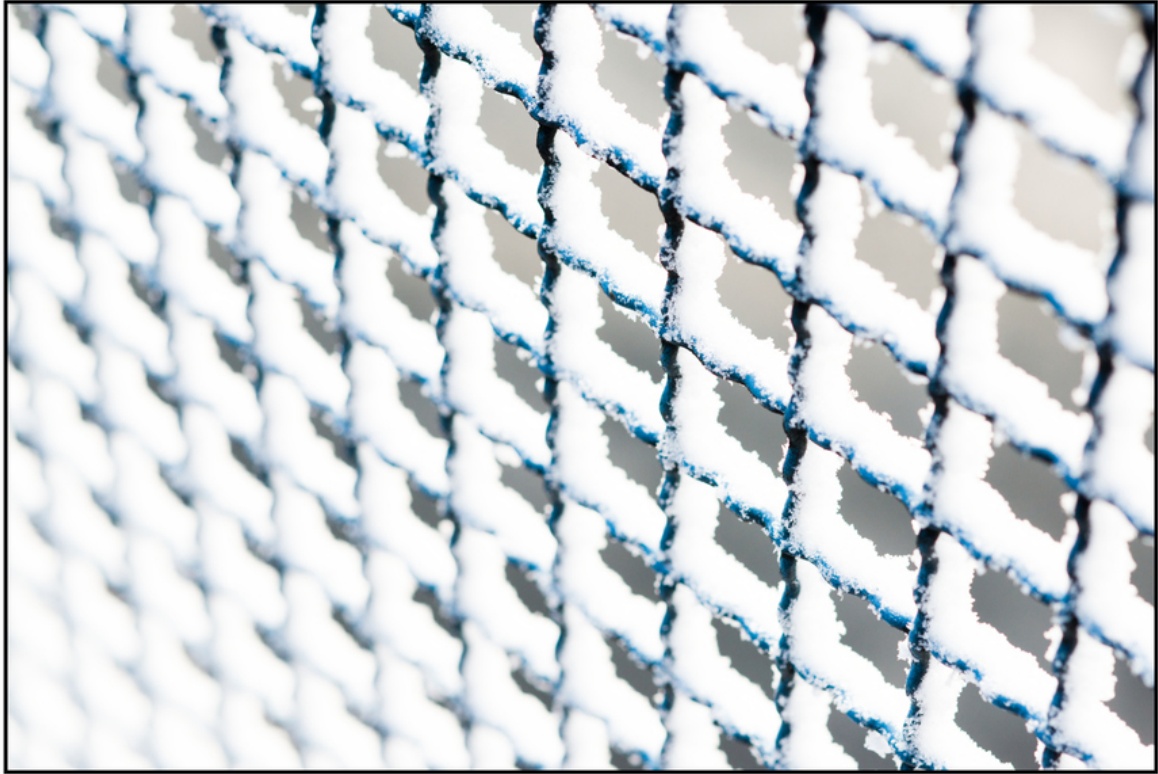

005081

Snow Fence II

Picture Description¹⁾

A close-up shot of a wire mesh covered with snow or frost, creating a textured and abstract pattern.

Analysis¹⁾

This photograph presents a close-up, abstract view of a blue mesh fence heavily laden with snow. The crisp detail captures the texture of the snow clinging to the metal, creating a striking contrast between the stark white and the blue framework. The shallow depth of field and angled perspective adds a sense of depth and dynamism, drawing the viewer into the intricate patterns formed by the snow and mesh. The photograph evokes a sense of winter's stark beauty and the interplay of nature and man-made structures.

Picture Data

	Type / Size	By	Web Link
Exposure	Digital	Frank Titze	
Developing	—	—	
Enlarging	—	—	
Scanning	—	—	
Processing	Digital	Frank Titze	
	Exposure	Processing	Published
Dates	01/2017	01/2017	05/2017
	Width	Height	Bits/Color
Original Size	8010 px	5562 px	16
Ratio ca.	1.44	1	—
Exposure	24x36 mm		
Location	—		
Title (German)	Schneezaun II		