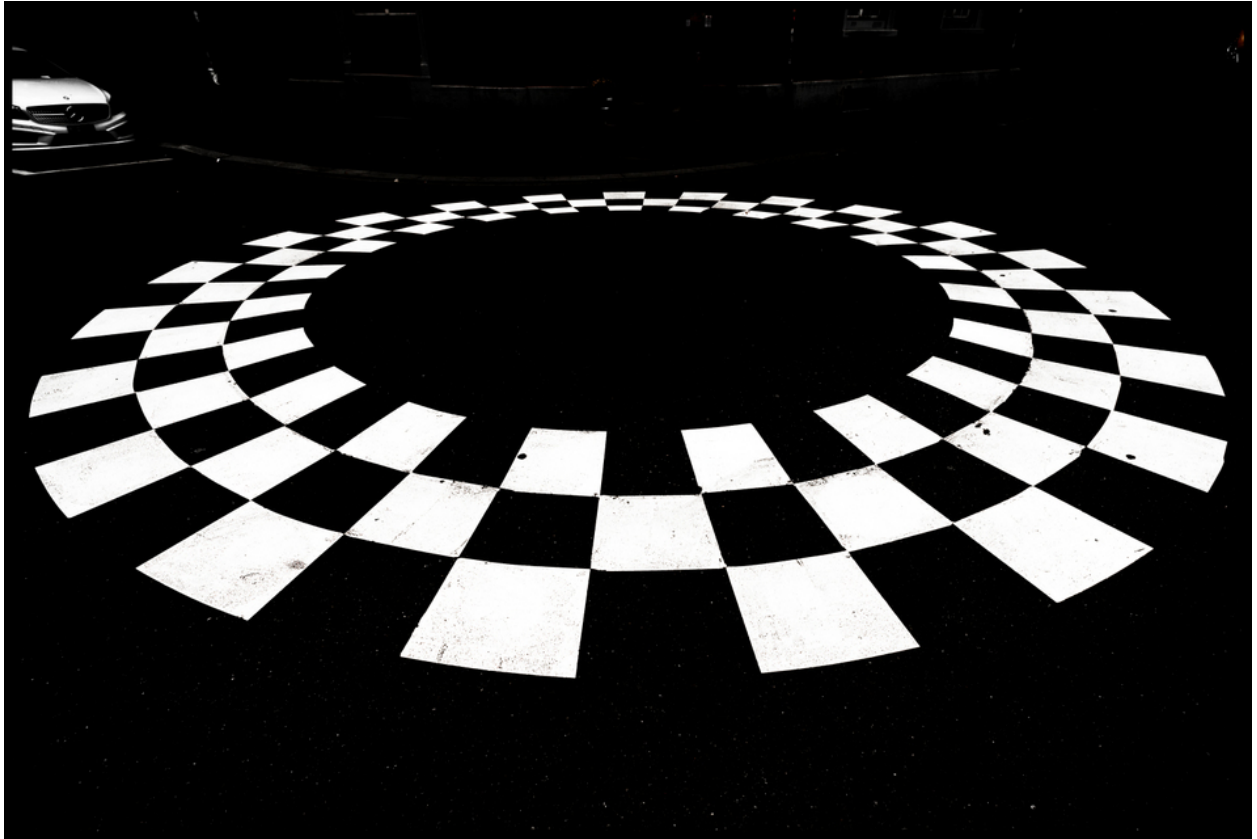

004754

Magic Circle

Picture Description¹⁾

A black and white photograph shows a checkerboard pattern painted on asphalt in a circular design, likely on a road surface.

Analysis¹⁾

This striking photograph captures a stark contrast between light and darkness, showcasing a large, circular pattern of alternating black and white squares painted on asphalt. The perspective creates a dramatic depth of field, drawing the viewer into the center of the circle. The crisp edges of the squares and the starkness of the black backdrop enhance the abstract quality of the photograph, while the presence of a car in the upper left corner hints at the urban setting.

Picture Data

	Type / Size	By	Web Link
Exposure	Digital	Frank Titze	
Developing	—	—	
Enlarging	—	—	
Scanning	—	—	
Processing	Digital	Frank Titze	
	Exposure	Processing	Published
Dates	10/2016	11/2016	01/2017
	Width	Height	Bits/Color
Original Size	7460 px	5012 px	16
Ratio ca.	1.49	1	—
Exposure	24x36 mm		
Location	—		
Title (German)	Magischer Kreis		