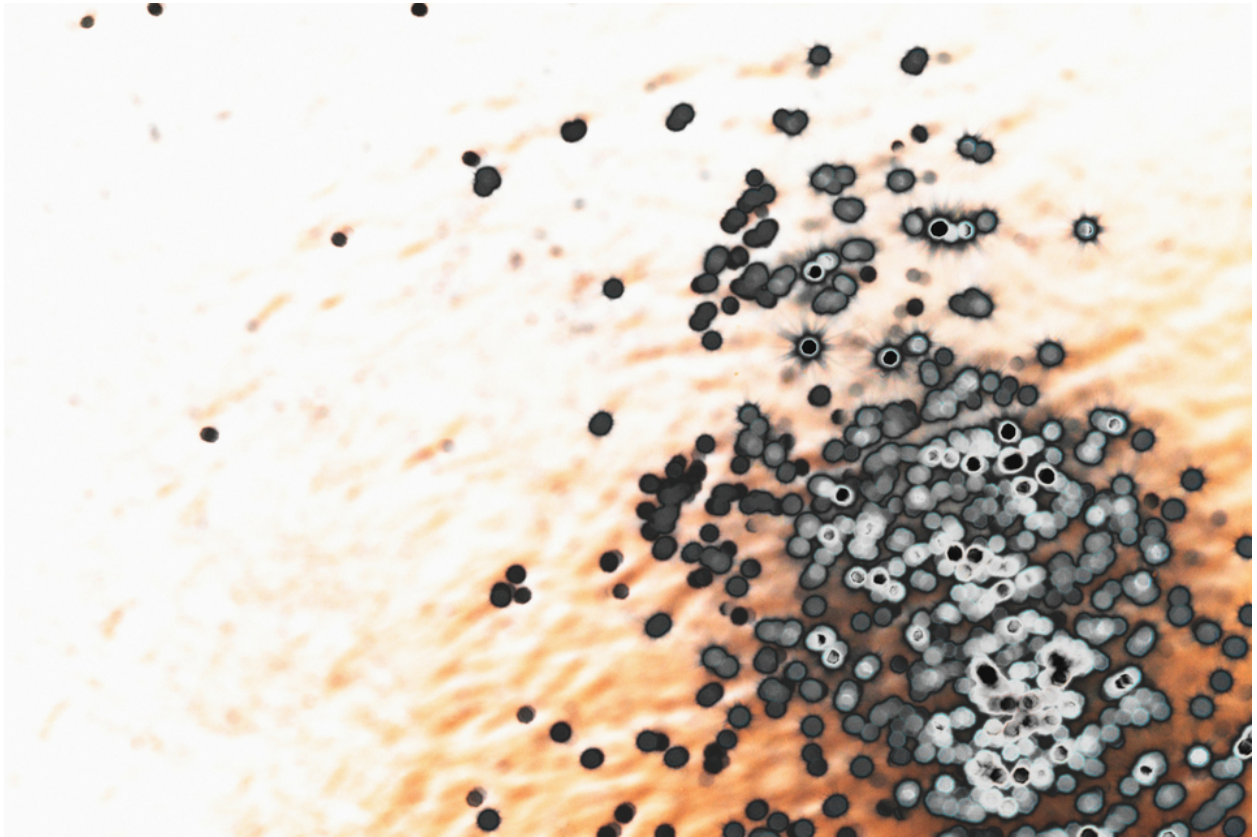

004635

Water Play XX

Picture Description¹⁾

An abstract, high-contrast photograph featuring a gradient background populated with numerous dark, ring-like shapes.

Analysis¹⁾

This abstract piece evokes a sense of microscopic exploration, resembling cellular structures or perhaps even an ethereal starfield. The interplay of dark, seemingly encapsulated forms against a backdrop of soft, warm hues creates a visual tension. The blurred edges and irregular shapes lend an organic quality to the composition, suggesting growth, decay, or perhaps a hidden world unseen by the naked eye. The contrast between the stark circles and the nebulous background invites contemplation on the nature of existence and the interplay between order and chaos.

Picture Data

	Type / Size	By	Web Link
Exposure	Digital	Frank Titze	
Developing	—	—	
Enlarging	—	—	
Scanning	—	—	
Processing	Digital	Frank Titze	
	Exposure	Processing	Published
Dates	09/2016	10/2016	11/2016
	Width	Height	Bits/Color
Original Size	7360 px	4912 px	16
Ratio ca.	1.50	1	—
Exposure	24x36 mm		
Location	—		
Title (German)	Wasserspiel XX		