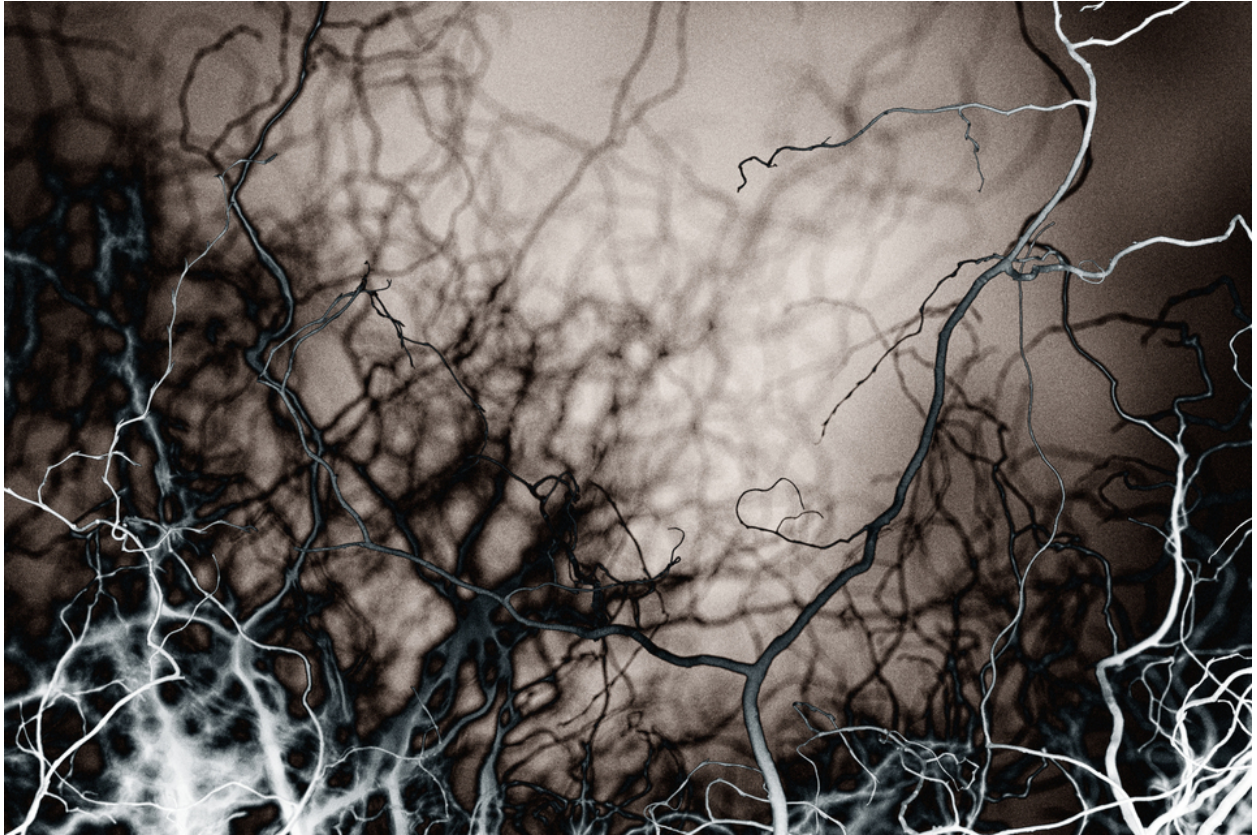

# 004202

Mystic Winter

## Picture Description<sup>1)</sup>

A network of branches and shadows creates an abstract and eerie atmosphere.

## Analysis<sup>1)</sup>

This striking photograph presents a stark, abstracted view of nature, resembling tangled branches or perhaps even a complex network of veins. The monochrome palette, dominated by sepia tones, lends the piece a sense of age and timelessness. Sharp contrasts between light and shadow amplify the textural quality of the subject matter, creating depth and visual complexity. The almost ghostly presence of some branches against the lighter background further enhances the image's enigmatic and slightly unsettling atmosphere. The composition is intriguing, offering a close-up perspective that invites contemplation on the intricate beauty and fragility of natural structures.