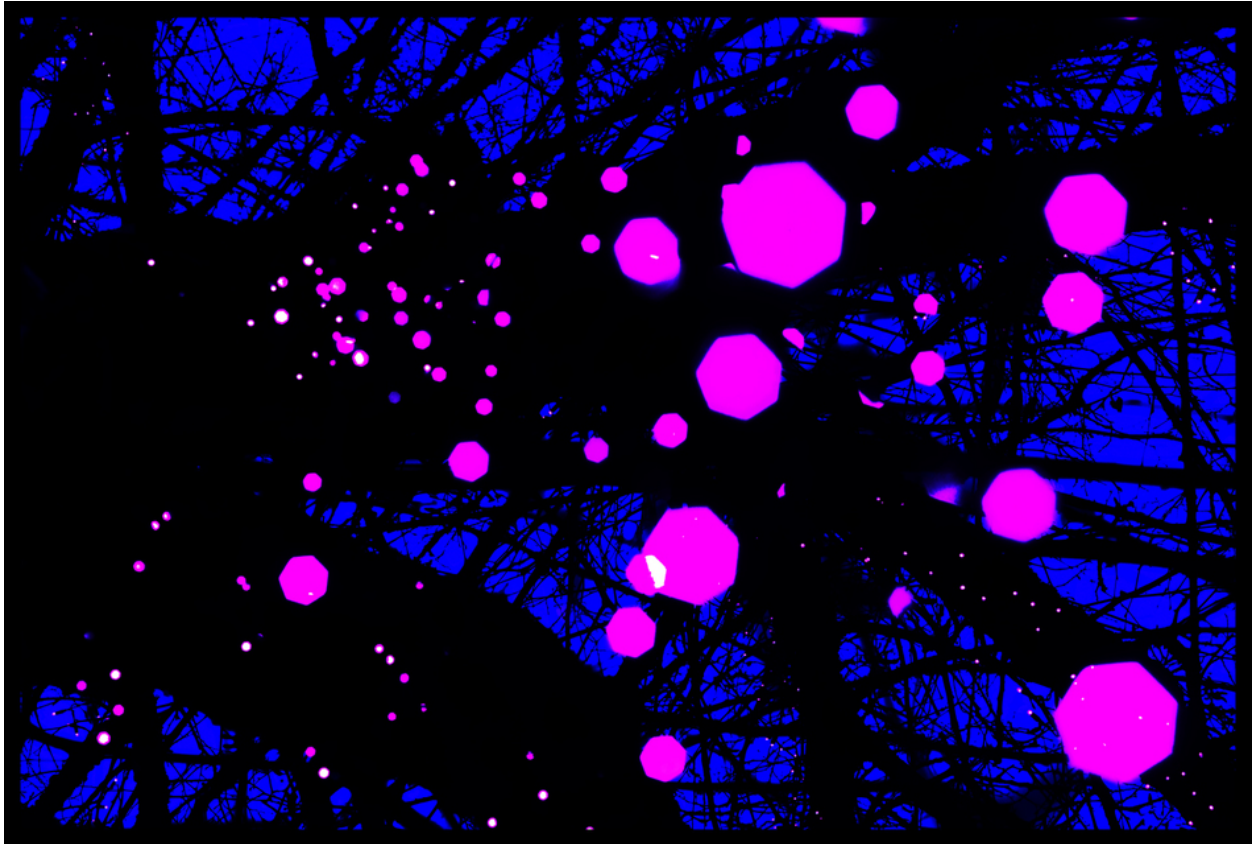

003986

Pink II

Picture Description¹⁾

A stylized photograph of tree branches silhouetted against a blue sky with glowing pink octagons and dots scattered throughout.

Analysis¹⁾

This captivating piece, titled 'Nocturnal Bloom,' plunges the viewer into an ethereal nighttime landscape. Against a backdrop of deep blue sky peeking through a dense network of dark, silhouetted branches, a constellation of vibrant magenta octagons and smaller spheres punctuates the darkness. The geometric shapes, juxtaposed against the organic forms of the trees, create a striking visual contrast, suggesting a tension between the natural world and the intrusion of artificial light or perhaps a dreamlike, otherworldly element. The dynamic composition and bold color palette evoke a sense of mystery and wonder, inviting the observer to contemplate the interplay of light, shadow, and form in the nocturnal realm.

Picture Data

	Type / Size	By	Web Link
Exposure	Digital	Frank Titze	
Developing	—	—	
Enlarging	—	—	
Scanning	—	—	
Processing	Digital	Frank Titze	
	Exposure	Processing	Published
Dates	12/2015	01/2016	02/2016
	Width	Height	Bits/Color
Original Size	7560 px	5112 px	16
Ratio ca.	1.48	1	—
Exposure	24x36 mm		
Location	—		
Title (German)	Rosa II		