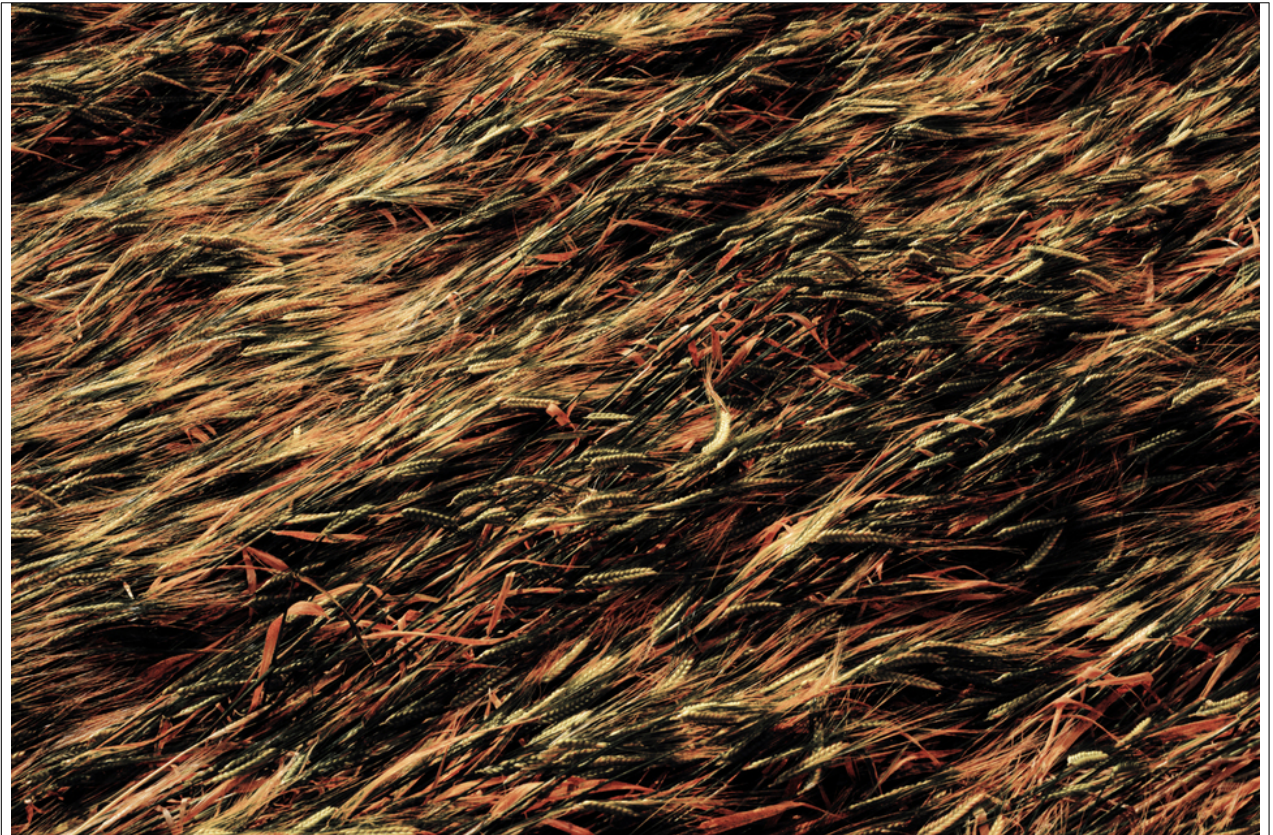

003703

Corn Impressions IV

Picture Description¹⁾

An aerial shot of a field of wheat flattened to the ground.

Analysis¹⁾

This evocative photograph captures a field of grain, its stalks bowed and swept in a unified direction, likely by wind or rain. The warm, earthy tones of the wheat are contrasted by the deeper shadows that carve out the individual stalks, creating a textured and dynamic visual experience. The composition feels both natural and arranged, a testament to the unpredictable beauty of the natural world and the photographer's keen eye.

Picture Data

	Type / Size	By	Web Link
Exposure	Digital	Frank Titze	
Developing	—	—	
Enlarging	—	—	
Scanning	—	—	
Processing	Digital	Frank Titze	
	Exposure	Processing	Published
Dates	06/2015	06/2015	10/2015
	Width	Height	Bits/Color
Original Size	7360 px	4912 px	16
Ratio ca.	1.50	1	—
Exposure	24x36 mm		
Location	—		
Title (German)	Korn Eindrücke IV		