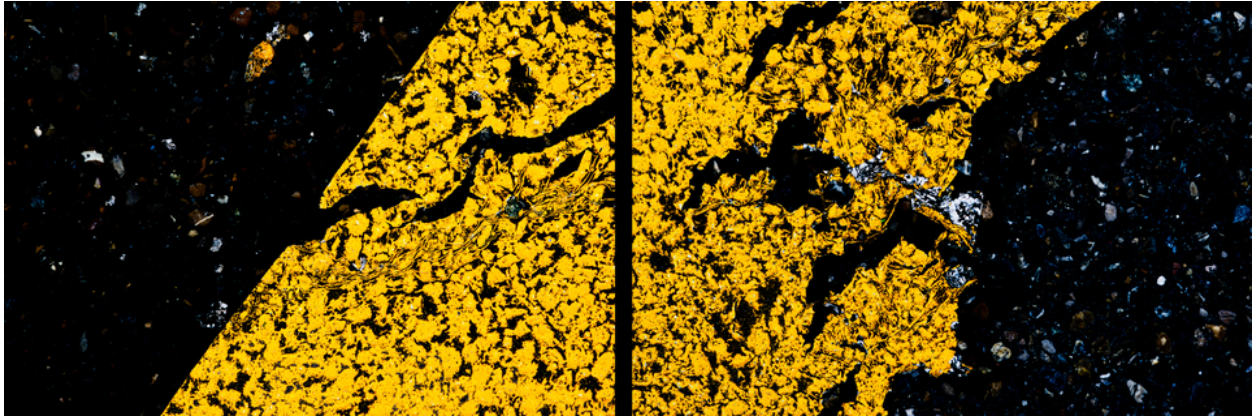

003201

Yellow Stripe

Picture Description¹⁾

A close-up shot shows a worn asphalt surface marked with faded yellow paint.

Analysis¹⁾

This photograph presents a striking close-up of road markings, capturing the raw texture and weathered surface of asphalt. Bold yellow paint forms angular shapes against the dark, granular backdrop of the road, creating a dynamic contrast. Cracks and imperfections in both the paint and the pavement are accentuated by harsh lighting, revealing the passage of time and the wear and tear of constant use. The composition is abstract, focusing on the interplay of color, texture, and form to evoke a sense of urban decay and the beauty found in the mundane.

Picture Data

	Type / Size	By	Web Link
Exposure	Digital	Frank Titze	
Developing	—	—	
Enlarging	—	—	
Scanning	—	—	
Processing	Digital	Frank Titze	
	Exposure	Processing	Published
Dates	12/2014	12/2014	04/2015
	Width	Height	Bits/Color
Original Size	14820 px	4912 px	16
Ratio ca.	3.02	1	—
Exposure	24x36 mm		
Location	—		
Title (German)	Gelber Streifen		