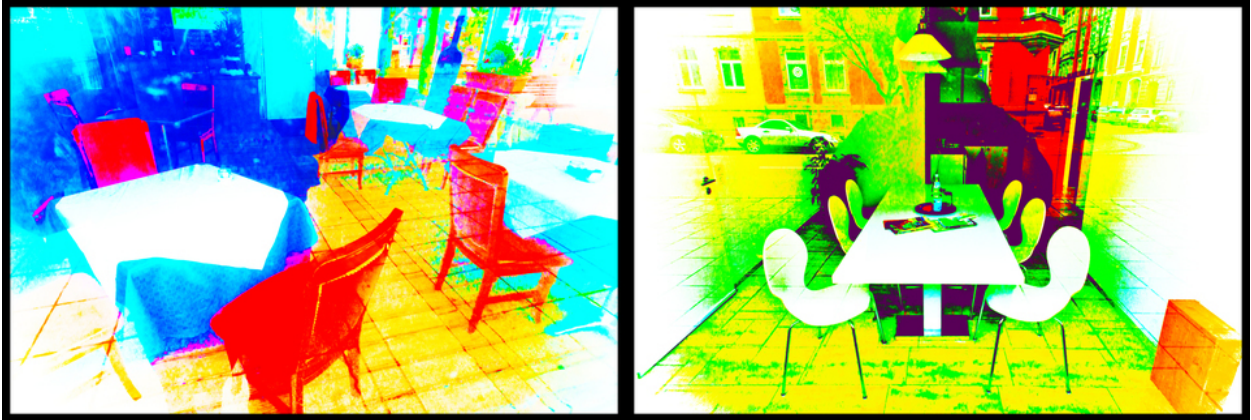

# 003092

Empty Tables

## Picture Description<sup>1)</sup>

The photograph shows two outdoor seating areas, one with red chairs and tables with white cloths, and the other with white chairs and a white table, both appearing to be outside of a cafe.

## Analysis<sup>1)</sup>

This vibrant diptych presents two contrasting yet harmonious scenes, seemingly capturing the essence of an outdoor cafeacute; experience. The left panel bursts with bold, saturated hues of red, blue, and yellow, depicting a cluster of tables and chairs in a dynamic, almost dreamlike composition. The right panel offers a more grounded perspective, featuring a minimalist table setting with sleek white chairs, set against a backdrop of a sun-drenched cityscape. The juxtaposition of the abstract and the realistic creates a compelling visual dialogue, inviting the viewer to contemplate the different facets of urban life and the allure of social spaces.

**Picture Data**

	Type / Size	By	Web Link
Exposure	Digital	Frank Titze	
Developing	—	—	
Enlarging	—	—	
Scanning	—	—	
Processing	Digital	Frank Titze	
	Exposure	Processing	Published
Dates	12/2014	12/2014	03/2015
	Width	Height	Bits/Color
Original Size	15120 px	5112 px	16
Ratio ca.	2.96	1	—
Exposure	24x36 mm		
Location	—		
Title (German)	Leere Tische		