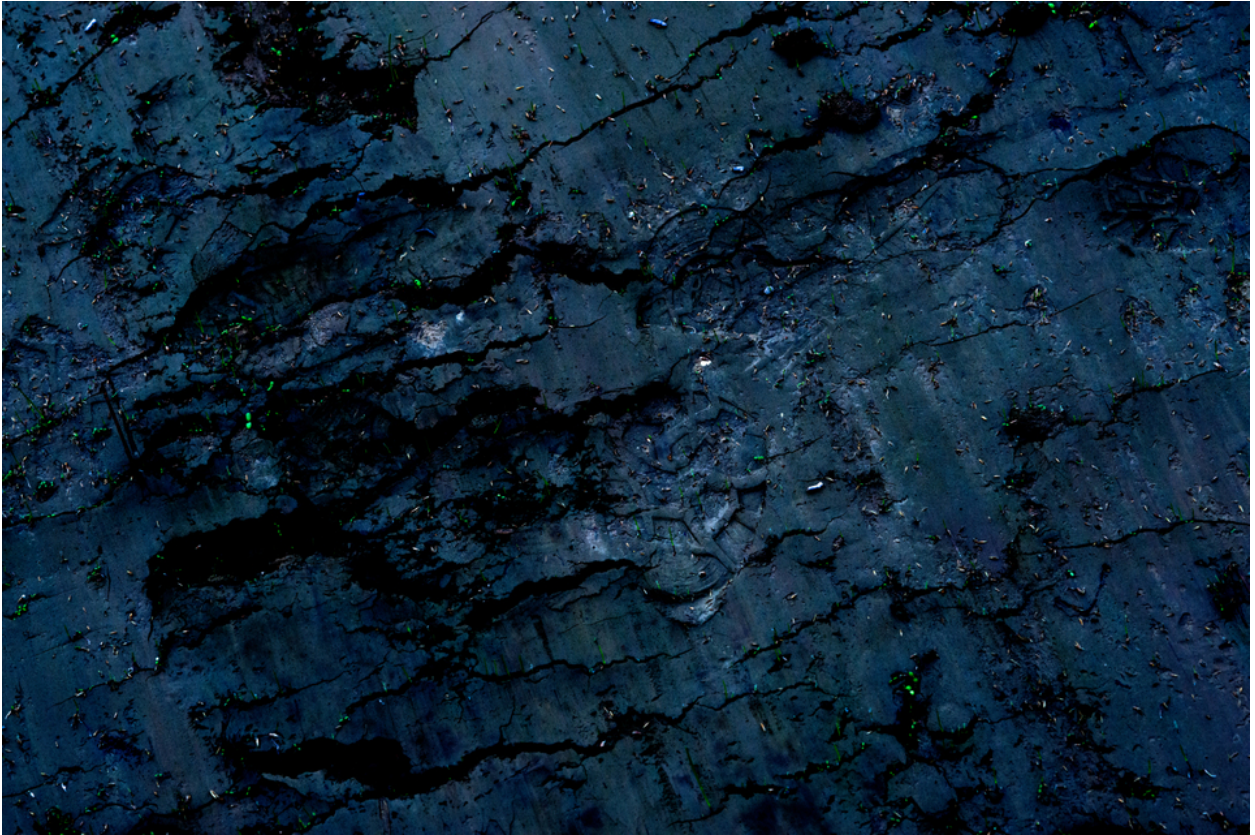

003065

Fresh Green I

Picture Description¹⁾

A dark, cracked, and textured surface covered in debris and small plants.

Analysis¹⁾

The photograph presents a deeply textured, almost abstract composition rendered in shades of indigo and black. The surface appears to be cracked and uneven, perhaps mud or earth, with a scattering of organic debris like leaves or small twigs embedded within. The lighting is dim and moody, creating stark contrasts and highlighting the intricate patterns of the surface. The overall effect is one of brooding beauty, hinting at the unseen forces that shape and transform the natural world.

Picture Data

	Type / Size	By	Web Link
Exposure	Digital	Frank Titze	
Developing	—	—	
Enlarging	—	—	
Scanning	—	—	
Processing	Digital	Frank Titze	
	Exposure	Processing	Published
Dates	11/2014	11/2014	03/2015
	Width	Height	Bits/Color
Original Size	7360 px	4912 px	16
Ratio ca.	1.50	1	—
Exposure	24x36 mm		
Location	—		
Title (German)	Frisches Grün I		