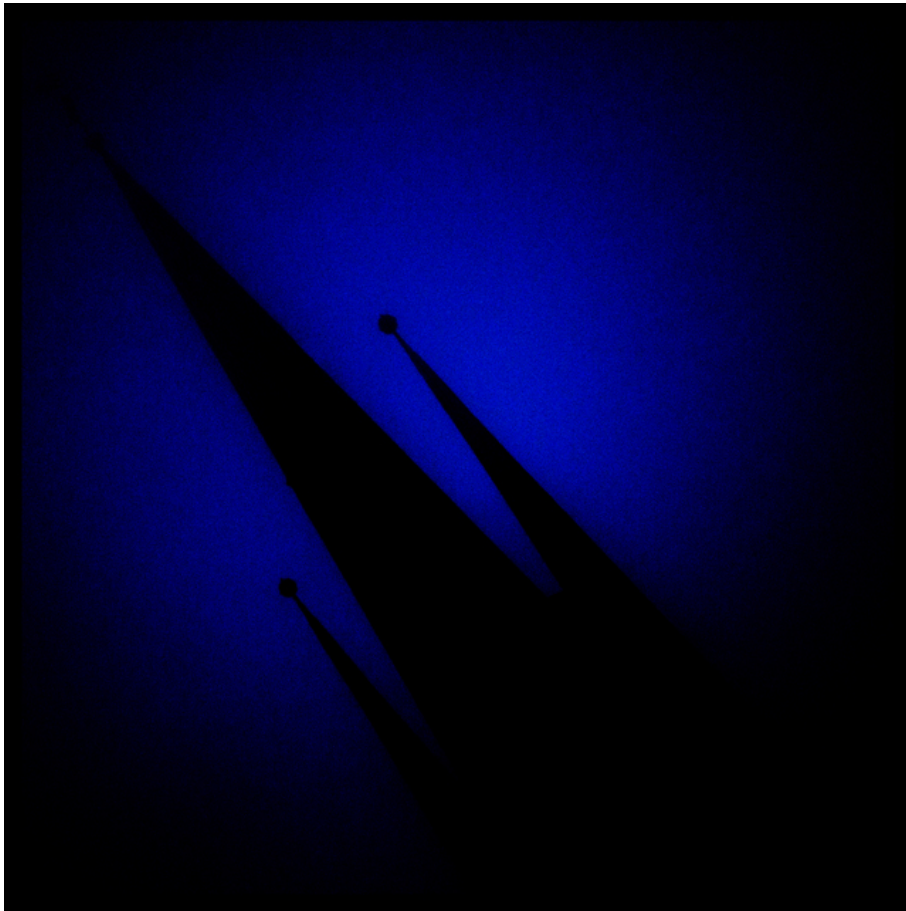

003056

St Georg I

Picture Description¹⁾

A stark photograph featuring dark, elongated shapes with circular tips against a blue background, creating a dramatic and mysterious composition.

Analysis¹⁾

This photograph presents an abstract composition bathed in deep blues, reminiscent of a twilight sky. Bold, black, spear-like shapes diagonally cut across the frame, creating a sense of dynamic tension. These forms taper to fine points, each topped with a distinct black dot, suggesting a focal point of concentrated energy. The interplay of light and shadow, coupled with the limited color palette, evokes a mysterious and somewhat unsettling atmosphere.

Picture Data

	Type / Size	By	Web Link
Exposure	Digital	Frank Titze	
Developing	—	—	
Enlarging	—	—	
Scanning	—	—	
Processing	Digital	Frank Titze	
	Exposure	Processing	Published
Dates	11/2014	11/2014	03/2015
	Width	Height	Bits/Color
Original Size	5112 px	5112 px	16
Ratio ca.	1	1	—
Exposure	24x36 mm		
Location	—		
Title (German)	St. Georg I		