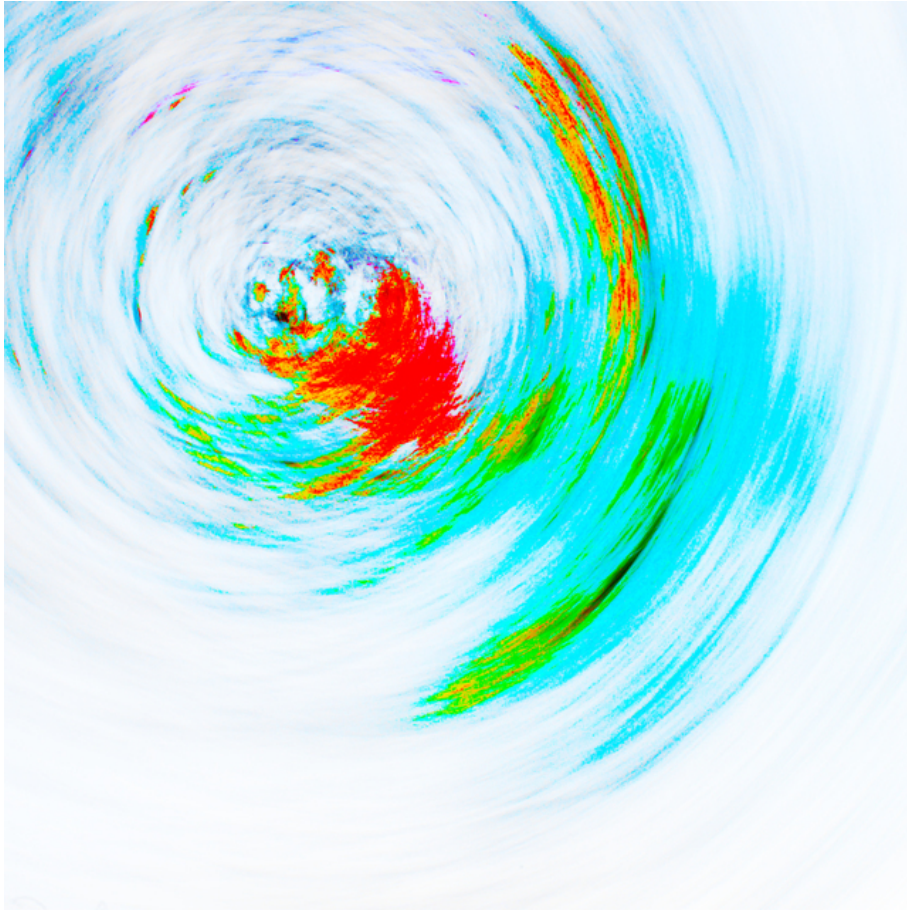

# 003050

Tree Impression III

## Picture Description<sup>1)</sup>

Abstract, swirling art with dominant red, blue, green, and white hues forming a vortex-like pattern.

## Analysis<sup>1)</sup>

This abstract artwork presents a vibrant swirl of colors, dominated by shades of blue, green, red, and yellow, all set against a predominantly white background. The dynamic composition and the gestural brushstrokes create a sense of motion, evoking the feeling of a vortex or a whirling energy field. The high-key palette further enhances the sense of dynamism and intensity.