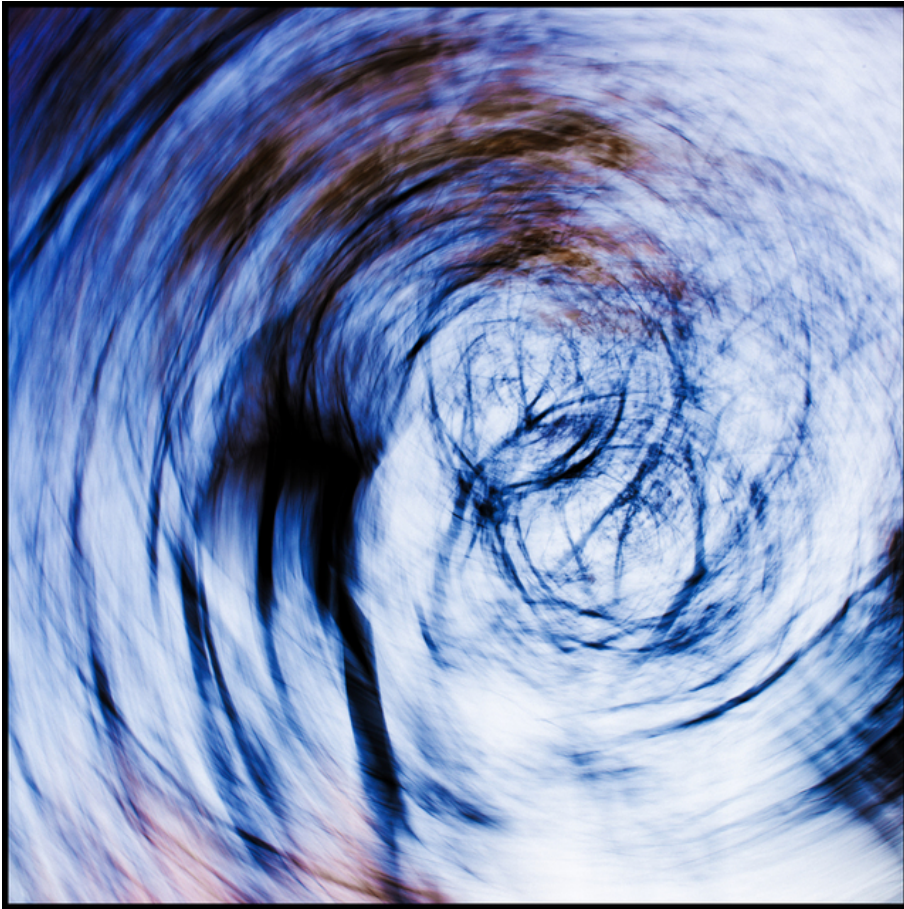

003048

Tree Impression I

Picture Description¹⁾

An abstract photograph depicting swirling blue and brown lines suggestive of trees and motion blur.

Analysis¹⁾

This abstract photograph, titled "Whirlwind of Winter," captures a sense of frenetic energy and disorientation. The swirling motion, created through intentional camera movement, blurs the stark, bare branches of trees against a pale, winter sky. The predominantly blue and white palette evokes the coldness of the season, while the chaotic composition suggests the relentless, swirling winds. The photograph is a powerful representation of the raw, untamed forces of nature and the disorienting experience of being caught within them.

Picture Data

	Type / Size	By	Web Link
Exposure	Digital	Frank Titze	
Developing	—	—	
Enlarging	—	—	
Scanning	—	—	
Processing	Digital	Frank Titze	
	Exposure	Processing	Published
Dates	11/2014	11/2014	03/2015
	Width	Height	Bits/Color
Original Size	4982 px	4982 px	16
Ratio ca.	1	1	—
Exposure	24x36 mm		
Location	—		
Title (German)	Baumimpression I		