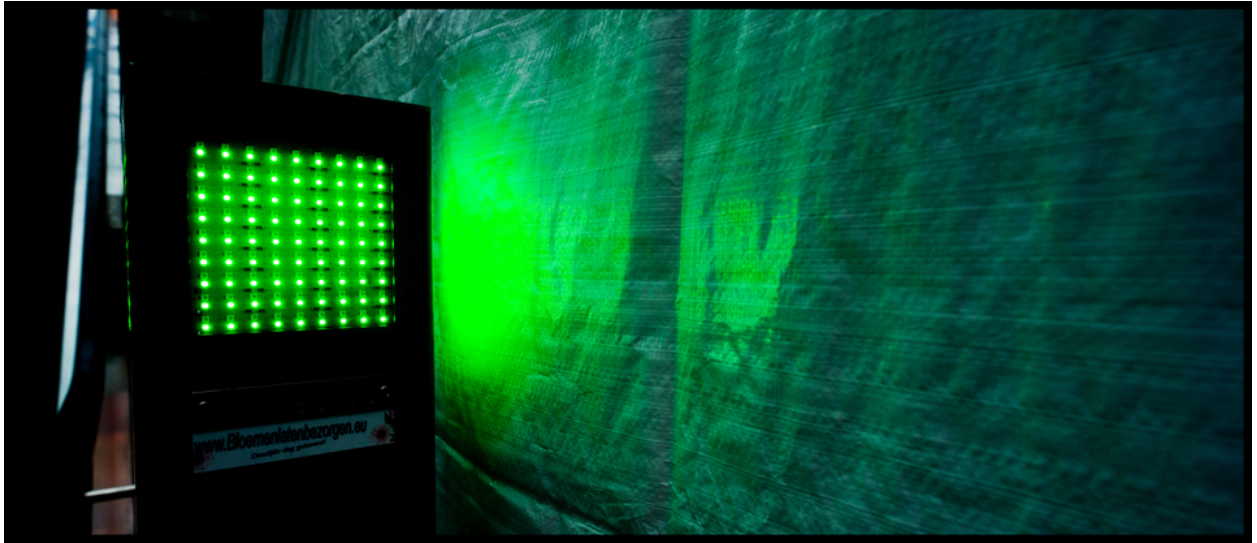

002945

Green Light

Picture Description¹⁾

A green LED light panel illuminates a textured surface, possibly a curtain or fabric.

Analysis¹⁾

This captivating photograph juxtaposes a bright green LED display with a textured, almost otherworldly green backdrop. The sharp, organized grid of the LED contrasts with the organic, flowing lines and shadowy depth of the background, creating a visual tension that draws the viewer in. The overall effect is both technological and natural, suggesting a possible interplay between the artificial and the organic worlds. The composition is stark, highlighting the textures and light play, urging reflection on the nature of light and its influence on perception.

Picture Data

	Type / Size	By	Web Link
Exposure	Digital	Frank Titze	
Developing	—	—	
Enlarging	—	—	
Scanning	—	—	
Processing	Digital	Frank Titze	
	Exposure	Processing	Published
Dates	10/2014	10/2014	02/2015
	Width	Height	Bits/Color
Original Size	7460 px	3232 px	16
Ratio ca.	2.31	1	—
Exposure	24x36 mm		
Location	—		
Title (German)	Grünes Licht		