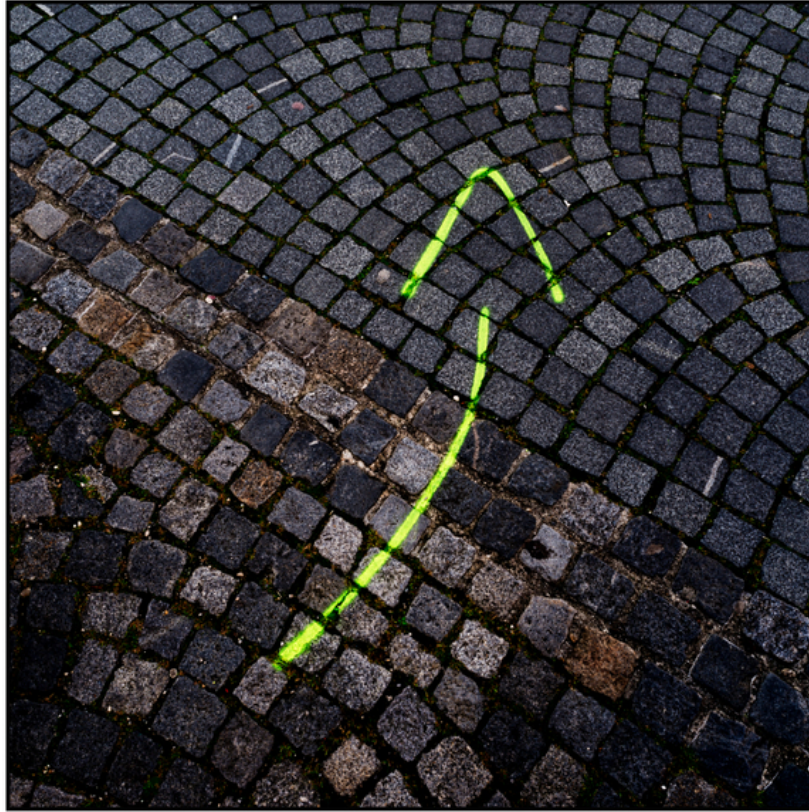

002560

Take the Curve

Picture Description¹⁾

A cobblestone ground with a painted green arrow pointing upwards.

Analysis¹⁾

This photograph captures a cobblestone pavement, its surface a patchwork of varying grays and dark browns, arranged in a circular pattern. A bright neon-green arrow is prominently displayed, pointing upwards, adding a stark contrast to the muted tones of the stone. The arrow's placement disrupts the uniformity of the cobblestone pattern, creating a sense of direction and movement within the otherwise static scene. The composition is meticulously framed, drawing the viewer's eye directly to the arrow and the intricate texture of the cobblestones.

Picture Data

	Type / Size	By	Web Link
Exposure	Digital	Frank Titze	
Developing	—	—	
Enlarging	—	—	
Scanning	—	—	
Processing	Digital	Frank Titze	
	Exposure	Processing	Published
Dates	08/2014	08/2014	10/2014
	Width	Height	Bits/Color
Original Size	5562 px	5562 px	16
Ratio ca.	1	1	—
Exposure	24x36 mm		
Location	—		
Title (German)	Nehmen Sie die Kurve		