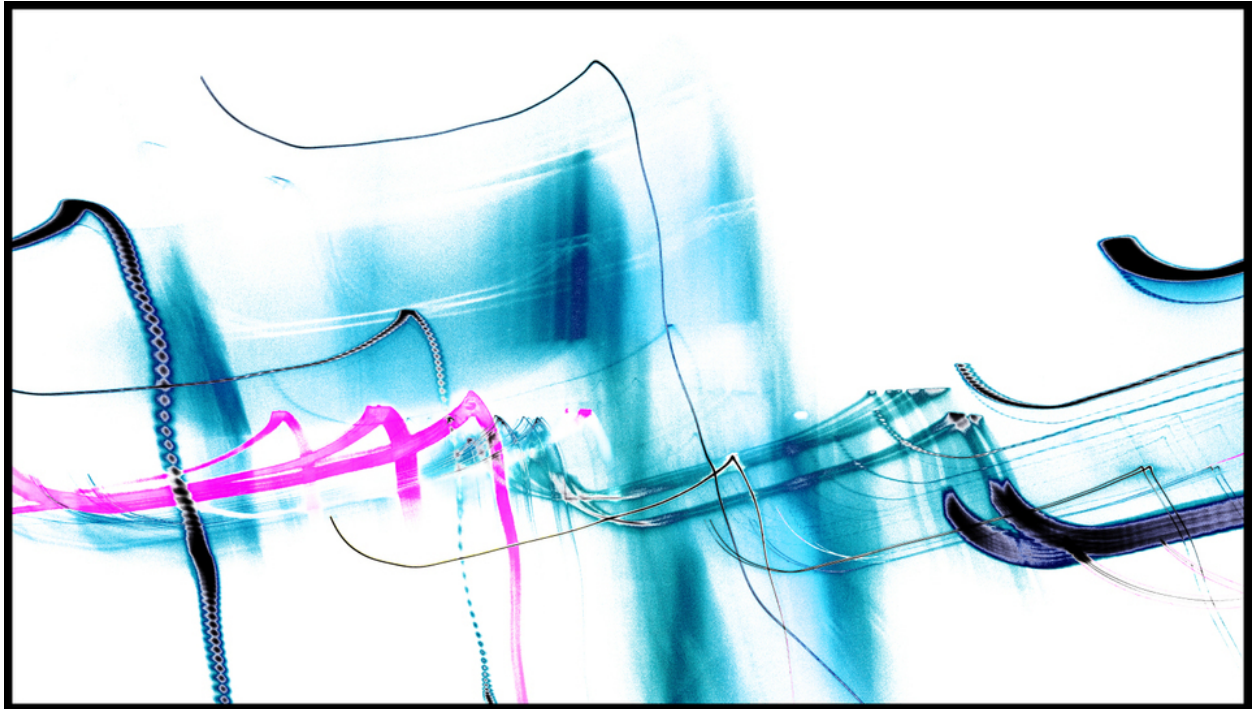

002161

Traces on White

Picture Description¹⁾

An abstract photograph features dynamic, blurred light trails in shades of blue, pink, and black against a white background.

Analysis¹⁾

This abstract artwork presents a dynamic interplay of color and form. Sweeping strokes of teal and blue dominate the composition, creating a sense of ethereal movement against a stark white background. Sharp, decisive black lines cut through the softer hues, adding structure and definition. A splash of vibrant pink injects a note of unexpected energy, while the overall impression evokes a sense of urban nightscape captured in a blur of motion. The piece invites viewers to contemplate the fleeting nature of light and the beauty of controlled chaos.

Picture Data

	Type / Size	By	Web Link
Exposure	Digital	Frank Titze	
Developing	—	—	
Enlarging	—	—	
Scanning	—	—	
Processing	Digital	Frank Titze	
	Exposure	Processing	Published
Dates	01/2014	01/2014	05/2014
	Width	Height	Bits/Color
Original Size	7460 px	4240 px	16
Ratio ca.	1.76	1	—
Exposure	24x36 mm		
Location	—		
Title (German)	Spuren auf Weiß		