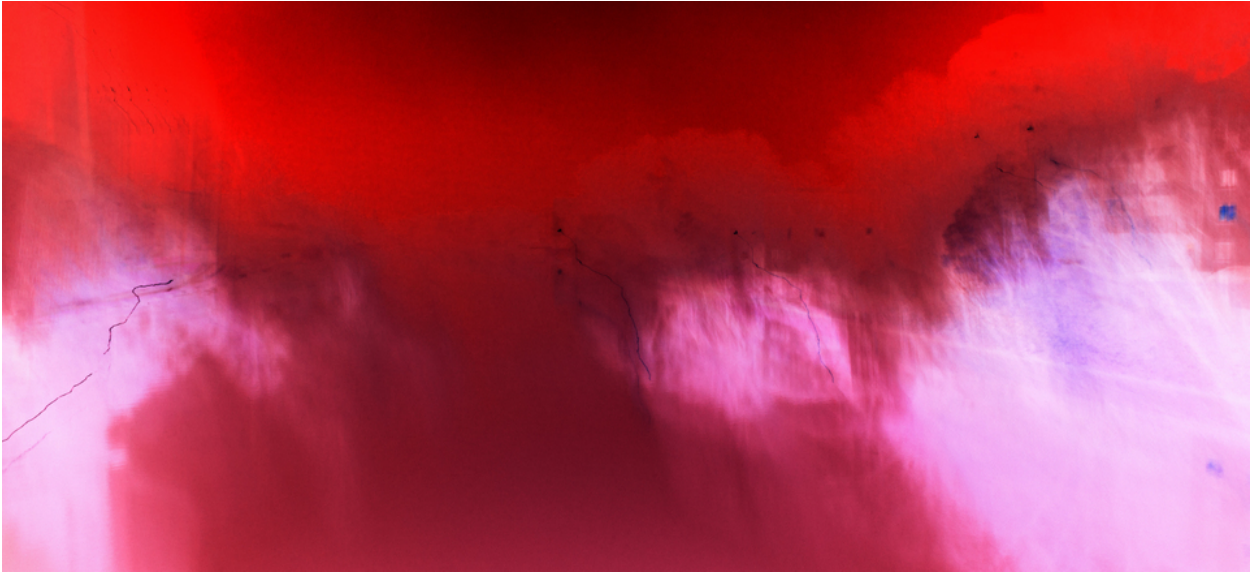

# 001989

Blue Window

## Picture Description<sup>1)</sup>

An abstract photograph featuring a blend of red, pink, and purple hues with textural patterns.

## Analysis<sup>1)</sup>

This abstract piece evokes a sense of turbulent emotion through its dramatic use of red and pink hues. The composition, with its blurred lines and undefined forms, suggests a landscape undergoing a transformation or a feeling in a state of flux. The textures hint at both fragility and intensity, leaving the viewer to interpret the interplay of light and shadow.