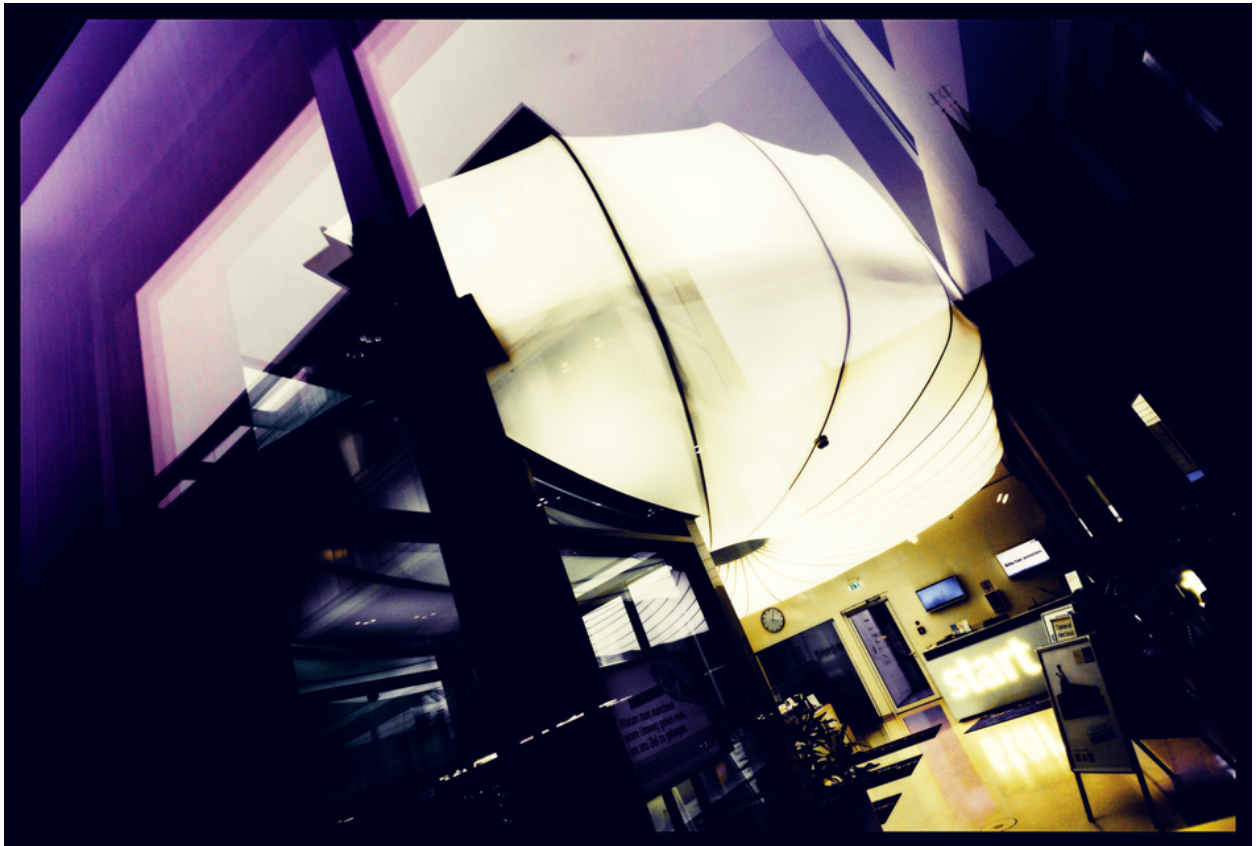

001962

Alien Ship In Shop

Picture Description¹⁾

Abstract angled shot of a modern building interior with a large, suspended light fixture and reception area.

Analysis¹⁾

This piece, titled 'Abstracted Interior,' presents a disorienting yet intriguing view of an interior space. The skewed perspective and high contrast create a sense of unease, drawing the viewer in to decipher the scene. Dominating the composition is a large, softly illuminated structure that resembles a stylized hot air balloon, juxtaposed against sharp, angular shapes in shades of purple and deep blue. Elements of a reception area, including a 'start' sign, a clock, and display screens, are fragmented and obscured, lending a surreal and dreamlike quality to the photograph. The overall effect is a blend of the familiar and the strange, prompting reflection on perception and reality.

Picture Data

	Type / Size	By	Web Link
Exposure	Digital	Frank Titze	
Developing	—	—	
Enlarging	—	—	
Scanning	—	—	
Processing	Digital	Frank Titze	
	Exposure	Processing	Published
Dates	11/2013	11/2013	02/2014
	Width	Height	Bits/Color
Original Size	7560 px	5112 px	16
Ratio ca.	1.48	1	—
Exposure	24x36 mm		
Location	—		
Title (German)	Alien-Schiff im Shop		