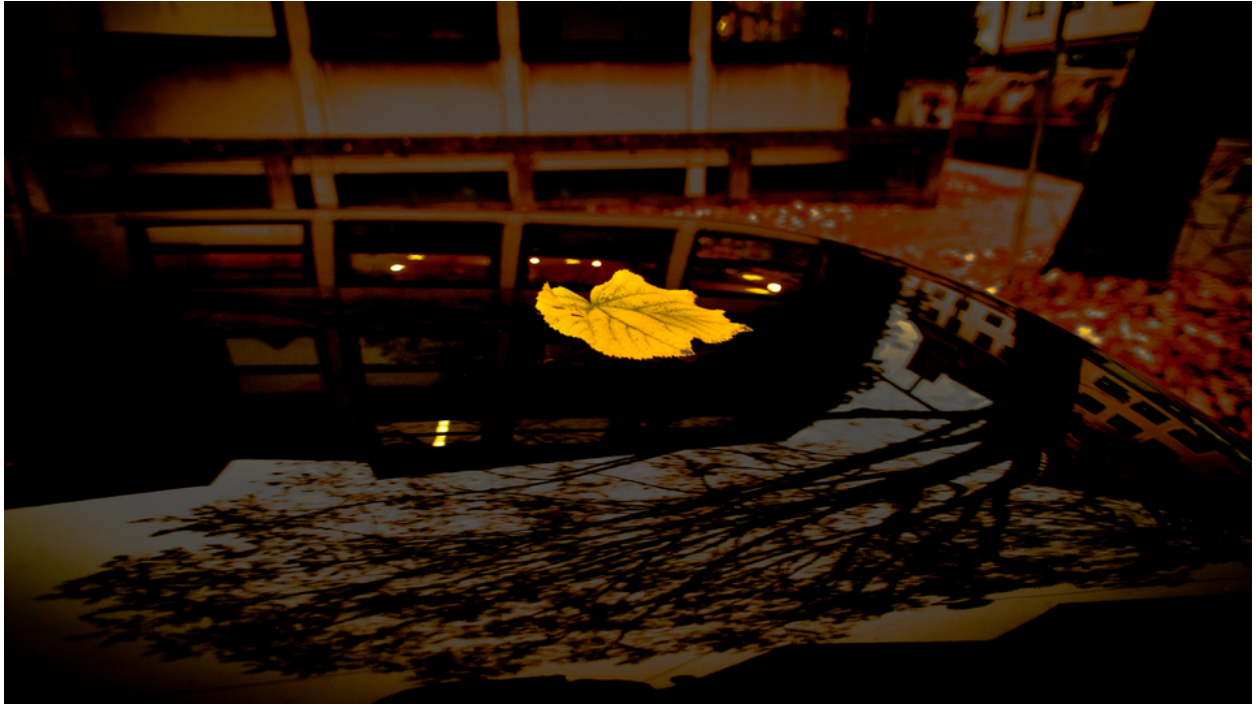

001957

Yellow Leaf

Picture Description¹⁾

A solitary yellow leaf rests on a car hood, reflecting a building and tree branches.

Analysis¹⁾

This photograph captures a serene moment of autumn. A vibrant yellow leaf rests on the glossy surface of what appears to be a car hood, creating a striking contrast against the dark, reflective background. The surroundings, likely an urban landscape, are blurred and abstracted, suggesting the play of light and shadow. The composition is both simple and evocative, inviting the viewer to contemplate the ephemeral beauty of nature within the constructed environment.

Picture Data

	Type / Size	By	Web Link
Exposure	Digital	Frank Titze	
Developing	—	—	
Enlarging	—	—	
Scanning	—	—	
Processing	Digital	Frank Titze	
	Exposure	Processing	Published
Dates	11/2013	11/2013	02/2014
	Width	Height	Bits/Color
Original Size	7360 px	4140 px	16
Ratio ca.	1.78	1	—
Exposure	24x36 mm		
Location	—		
Title (German)	Gelbes Blatt		