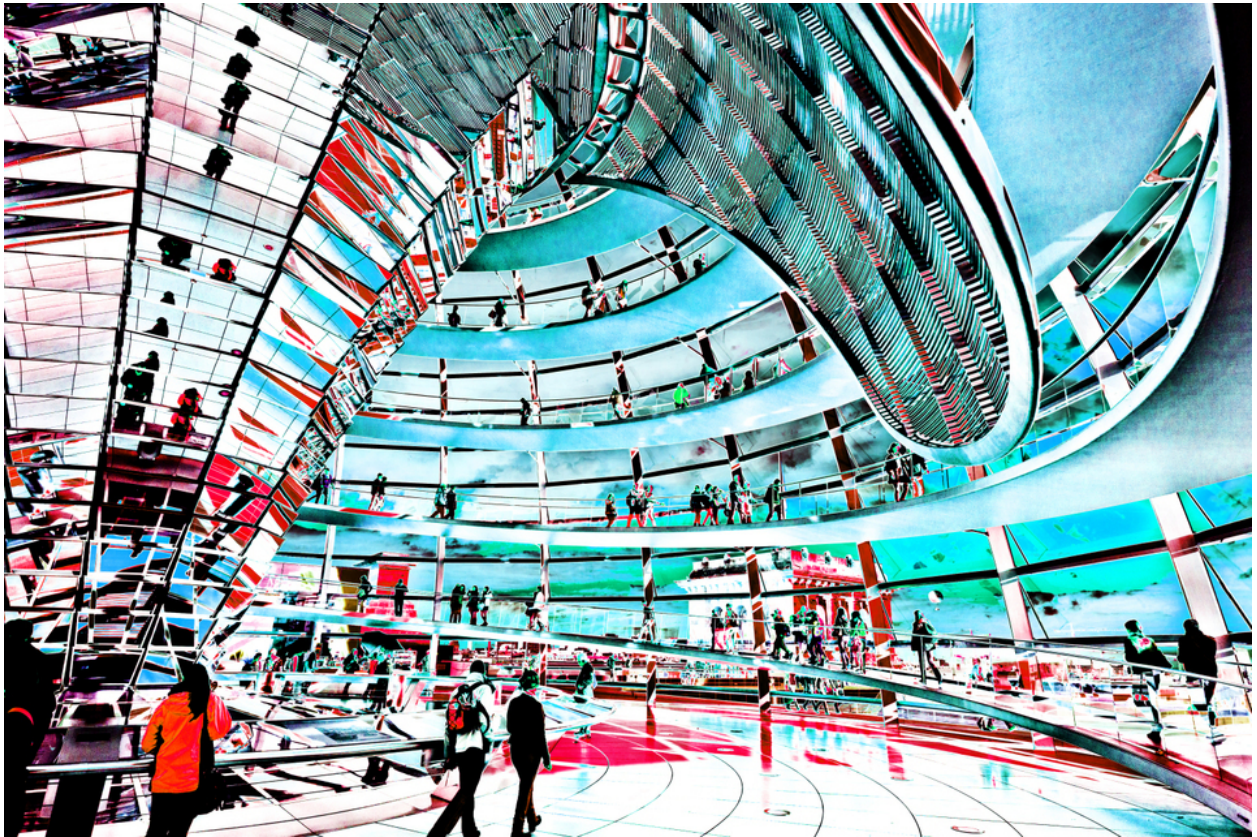

001821

New World X

Picture Description¹⁾

A surreal and colorful architectural interior featuring multiple levels and a winding structure, populated by numerous people.

Analysis¹⁾

This vibrant and abstract photograph captures the interior of a modern architectural marvel, possibly the dome of the Reichstag building in Berlin. The photograph is characterized by its dynamic composition, showcasing multiple levels and walkways populated by numerous figures. The color palette is striking, with bold hues of blue, teal, red, and white that create a sense of depth and energy. The intricate design of the structure is highlighted by the interplay of light and shadow, adding to the surreal and almost dreamlike quality of the scene. The overall effect is a captivating exploration of space, form, and human presence within an iconic architectural setting.

Picture Data

	Type / Size	By	Web Link
Exposure	Digital	Frank Titze	
Developing	—	—	
Enlarging	—	—	
Scanning	—	—	
Processing	Digital	Frank Titze	
	Exposure	Processing	Published
Dates	09/2013	10/2013	01/2014
	Width	Height	Bits/Color
Original Size	7360 px	4912 px	16
Ratio ca.	1.50	1	—
Exposure	24x36 mm		
Location	—		
Title (German)	Neue Welt X		