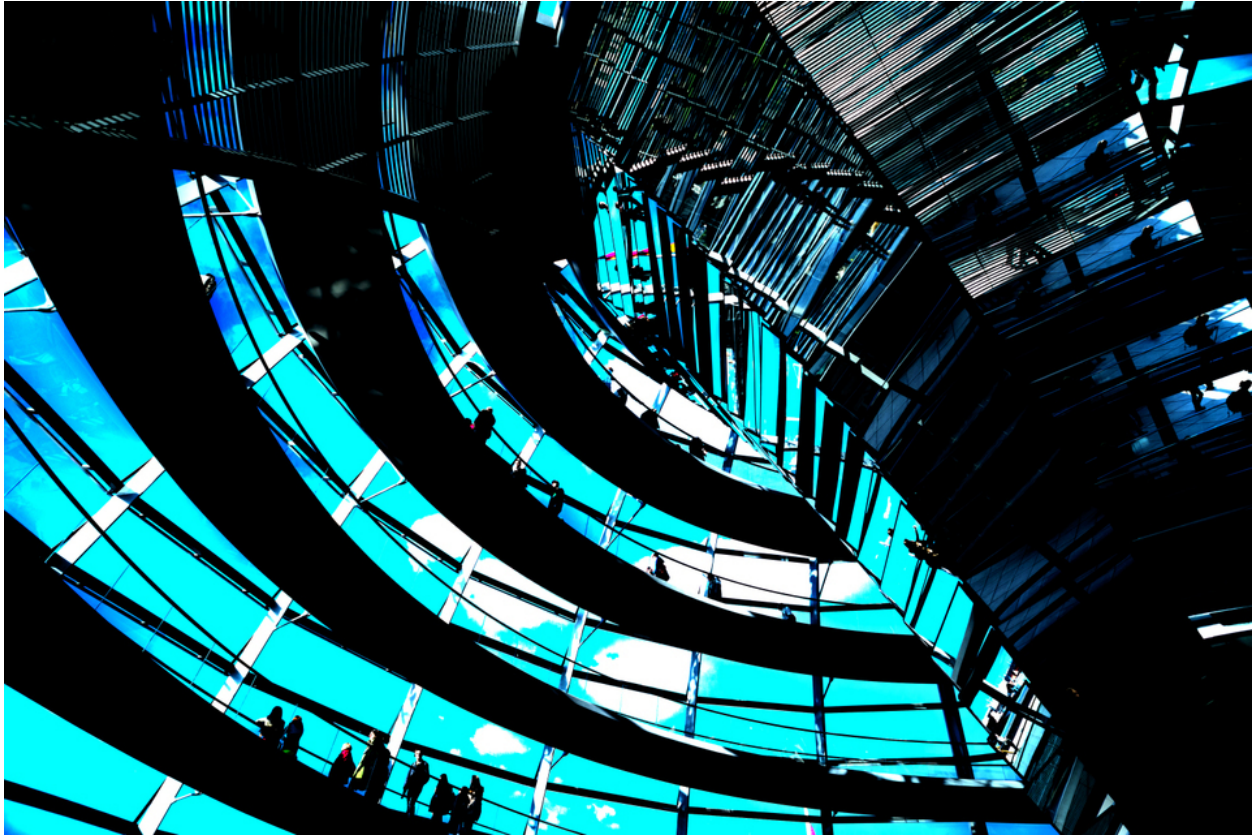

## Picture Description<sup>1)</sup>

Abstract architectural shot from below featuring spiraling walkways and a glass dome against a bright sky, with small silhouetted figures of people.

## Analysis<sup>1)</sup>

This photograph presents a strikingly abstract perspective of architectural space, likely an interior dome or structure with concentric walkways. The composition is dominated by strong contrasts of deep black and vibrant cyan, creating a dynamic interplay of light and shadow. Silhouetted figures populate the walkways, suggesting human interaction within this monumental setting. The image's high-contrast treatment and unusual viewpoint render the scene both familiar and alien, prompting contemplation on scale, perspective, and the relationship between architecture and its occupants. The sky is visible through the roof.