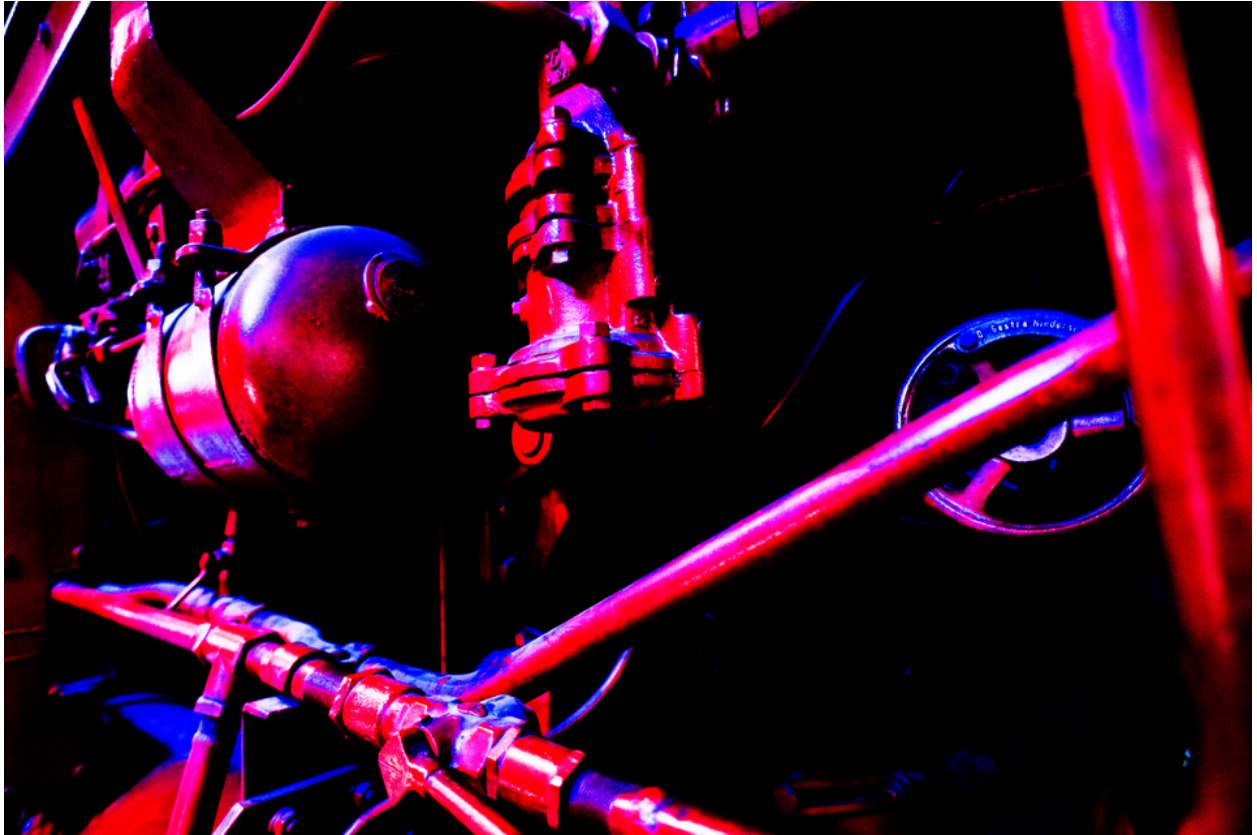

001789

Machinery

Picture Description¹⁾

An abstract close-up photograph features various mechanical parts and pipes painted in bright red and blue hues.

Analysis¹⁾

This photograph, bathed in intense hues of red and blue, presents an intriguing perspective of mechanical innards. The interplay of light and shadow creates a stark contrast, accentuating the intricate details of pipes, valves, and a cylindrical vessel. The overall effect is both captivating and slightly unsettling, inviting the viewer to ponder the hidden workings of machinery and their abstract beauty.

Picture Data

	Type / Size	By	Web Link
Exposure	Digital	Frank Titze	
Developing	—	—	
Enlarging	—	—	
Scanning	—	—	
Processing	Digital	Frank Titze	
	Exposure	Processing	Published
Dates	09/2013	10/2013	01/2014
	Width	Height	Bits/Color
Original Size	7360 px	4912 px	16
Ratio ca.	1.50	1	—
Exposure	24x36 mm		
Location	—		
Title (German)	Maschinen		