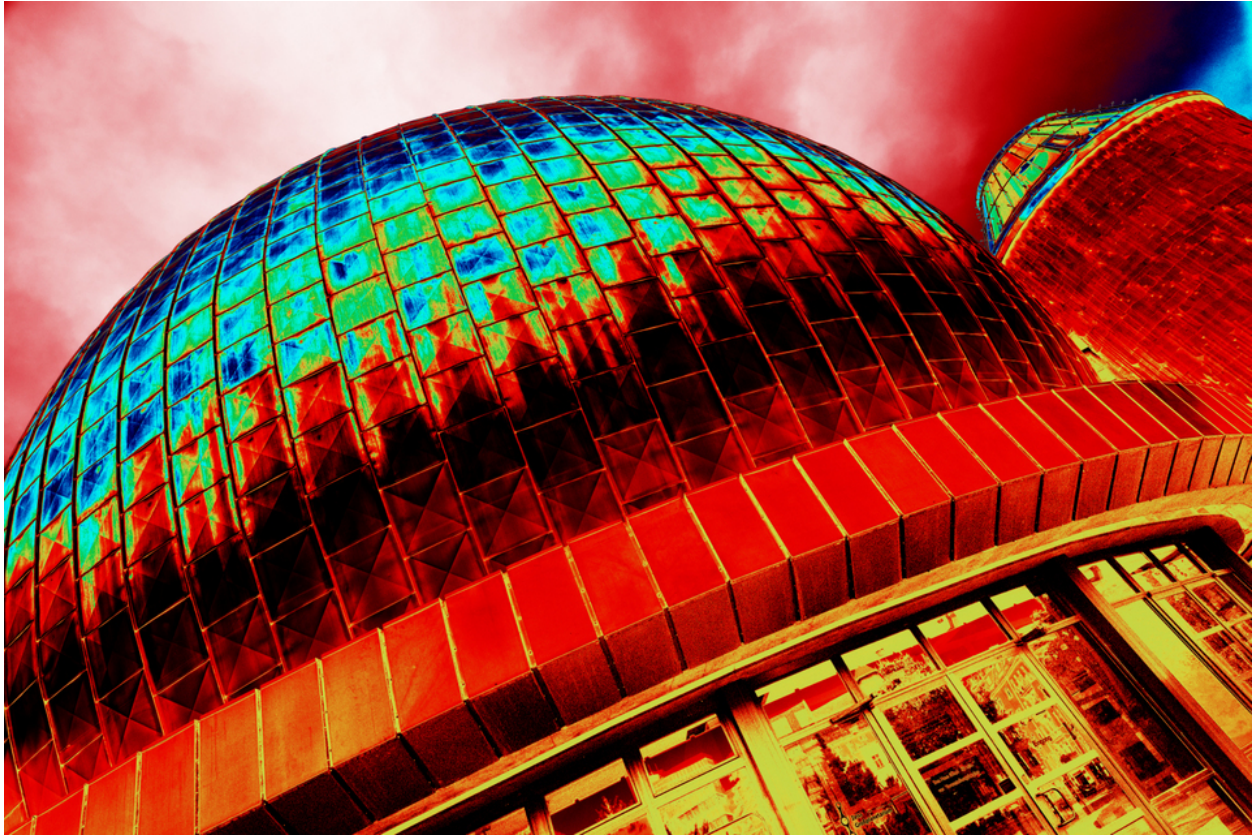

# 001775

Rainbow Stars

## Picture Description<sup>1)</sup>

A low-angle shot of a building with a dome-shaped tiled roof, showcasing an unusual color palette of red, blue, and green.

## Analysis<sup>1)</sup>

This photograph presents a striking, abstract view of a building with a large, dome-shaped structure. The architectural details are heavily stylized, with intense, saturated colors dominating the scene. The dome is rendered in hues ranging from blue to green to red, giving it a vibrant, almost otherworldly appearance. The geometric pattern of the dome's panels is emphasized by the color gradient, drawing the eye upwards. The lower portion of the building, including the windows, is depicted in warmer tones of red and yellow, creating a contrast with the cooler colors of the dome. The sky in the background is a surreal blend of red and pink, further enhancing the dreamlike quality of the photograph. The overall effect is one of bold, experimental design and a departure from realistic representation, inviting the viewer to consider the intersection of architecture, color, and perception.