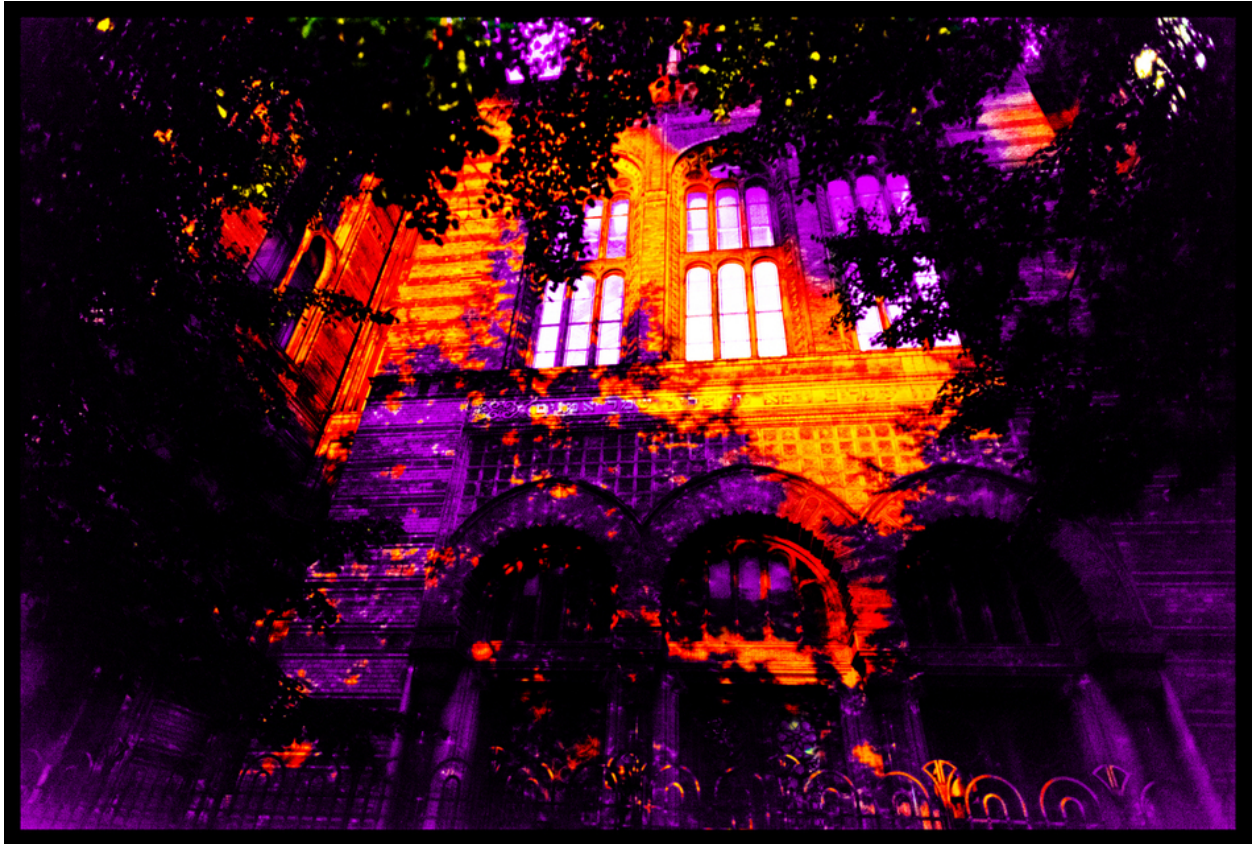

001725

Berlin Synagogue II

Picture Description¹⁾

A building with arches and windows is partially obscured by trees in a highly stylized, colorful photograph.

Analysis¹⁾

This captivating photograph presents a gothic architectural facade bathed in an otherworldly, vibrant palette of purples, oranges, and reds. The perspective is from below, looking up at the building, partially obscured by the silhouettes of trees in the foreground. This composition creates a sense of grandeur and mystery. The high contrast and unusual color choices amplify the building's intricate details, giving it an almost surreal quality. It evokes a dreamlike state, where familiar structures are transformed by an unexpected and fantastical light. The piece plays with light and shadow in a dramatic manner, inviting the viewer to contemplate the relationship between the natural and the built environment, and the power of color to alter perception.

Picture Data

	Type / Size	By	Web Link
Exposure	Digital	Frank Titze	
Developing	—	—	
Enlarging	—	—	
Scanning	—	—	
Processing	Digital	Frank Titze	
	Exposure	Processing	Published
Dates	09/2013	10/2013	12/2013
	Width	Height	Bits/Color
Original Size	7560 px	5112 px	16
Ratio ca.	1.48	1	—
Exposure	24x36 mm		
Location	—		
Title (German)	Berliner Synagoge II		