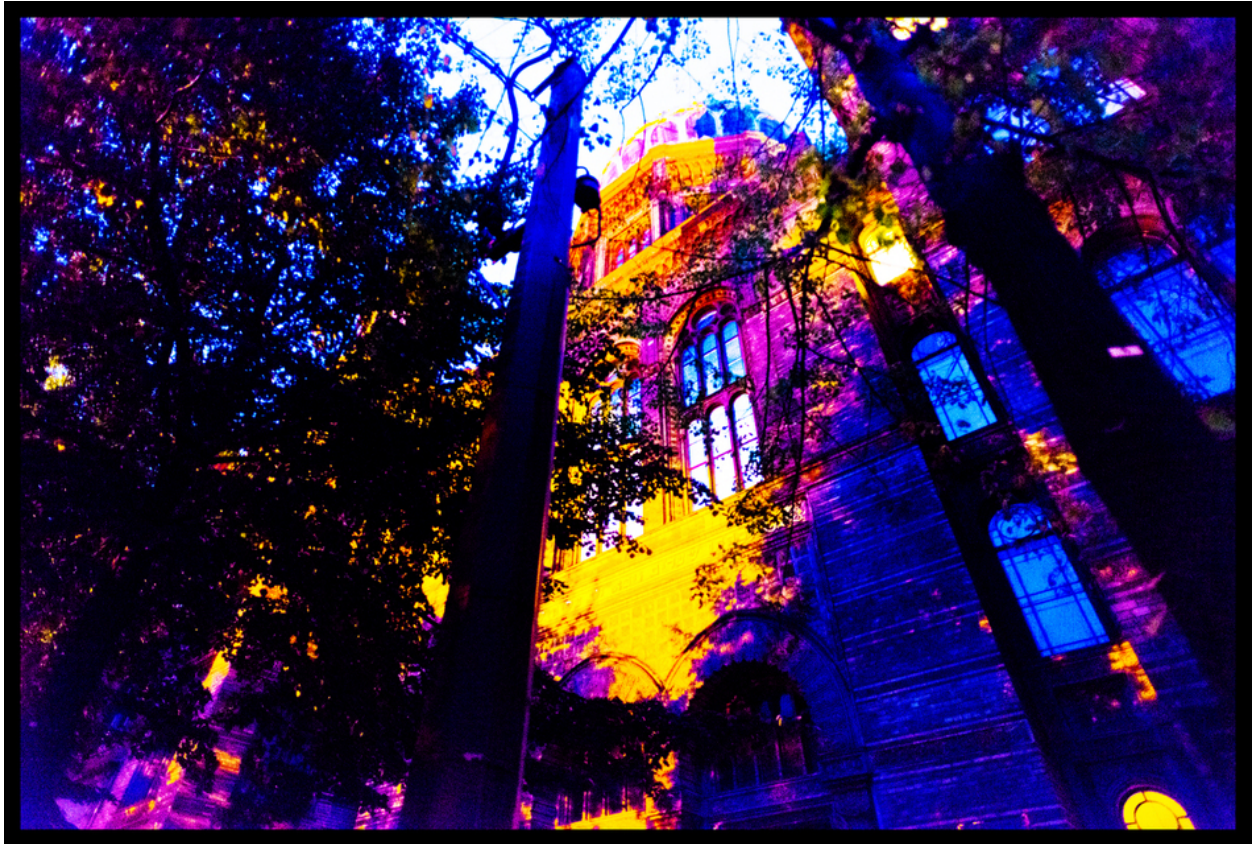

001724

Berlin Synagogue I

Picture Description¹⁾

A vibrant, low-angle shot of a building bathed in colorful light, framed by trees.

Analysis¹⁾

This vibrant and surreal photograph captures a gothic-style building, partially obscured by trees and a tall, slender pole. The building's facade is awash in an unusual color palette, with intense oranges, purples, and blues creating a dreamlike and slightly distorted atmosphere. Windows glow with an internal light, adding to the image's otherworldly feel. The composition, angled upwards, emphasizes the building's height and grandeur, while the surrounding foliage introduces an element of wildness and mystery.