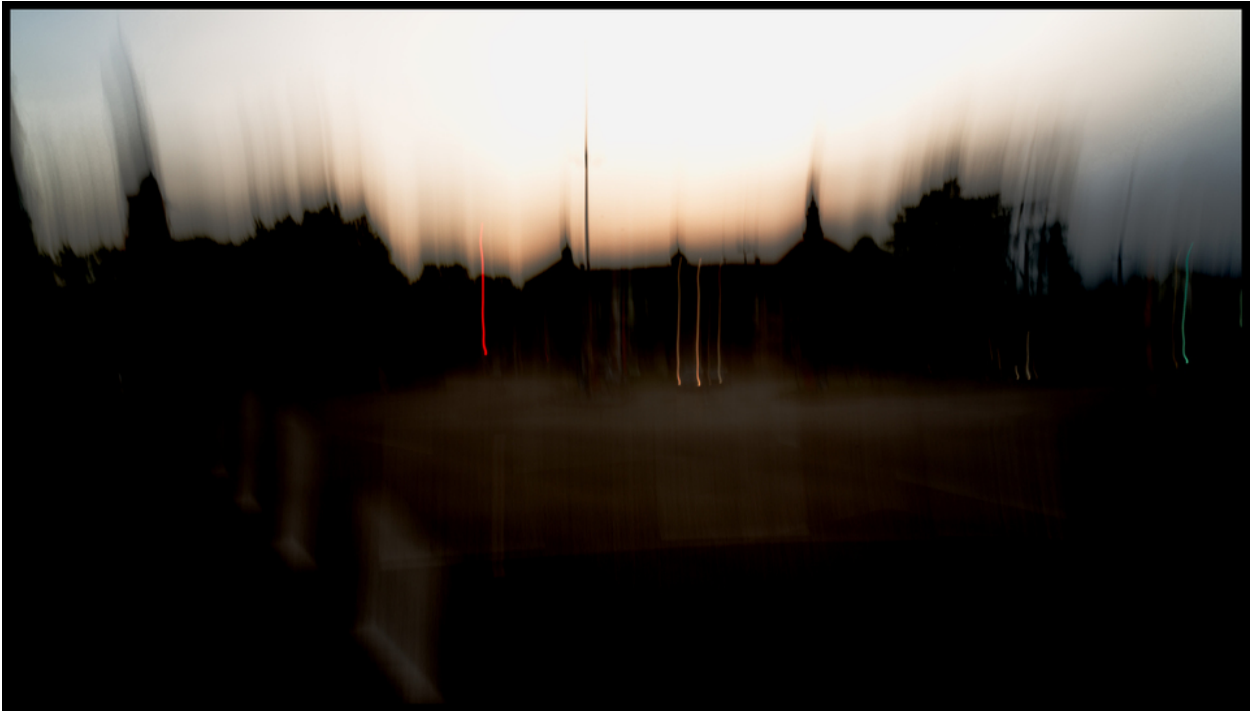

# 001552

Twilight I

## Picture Description<sup>1)</sup>

A blurry, abstract photograph featuring a dark landscape with streaks of light suggesting movement.

## Analysis<sup>1)</sup>

This abstract piece evokes a sense of blurred motion and fragmented memory. The interplay of dark, undefined shapes against a soft, hazy light creates a dreamlike atmosphere. Vertical streaks of color interrupt the darkness, suggesting fleeting moments of vibrancy within a shadowy landscape. The overall effect is one of transience and the elusive nature of perception.

**Picture Data**

	Type / Size	By	Web Link
Exposure	Digital	Frank Titze	
Developing	—	—	
Enlarging	—	—	
Scanning	—	—	
Processing	Digital	Frank Titze	
	Exposure	Processing	Published
Dates	09/2013	09/2013	10/2013
	Width	Height	Bits/Color
Original Size	7460 px	4240 px	16
Ratio ca.	1.76	1	—
Exposure	24x36 mm		
Location	+48.39341, +9.98164		
Title (German)	Dämmerung I		