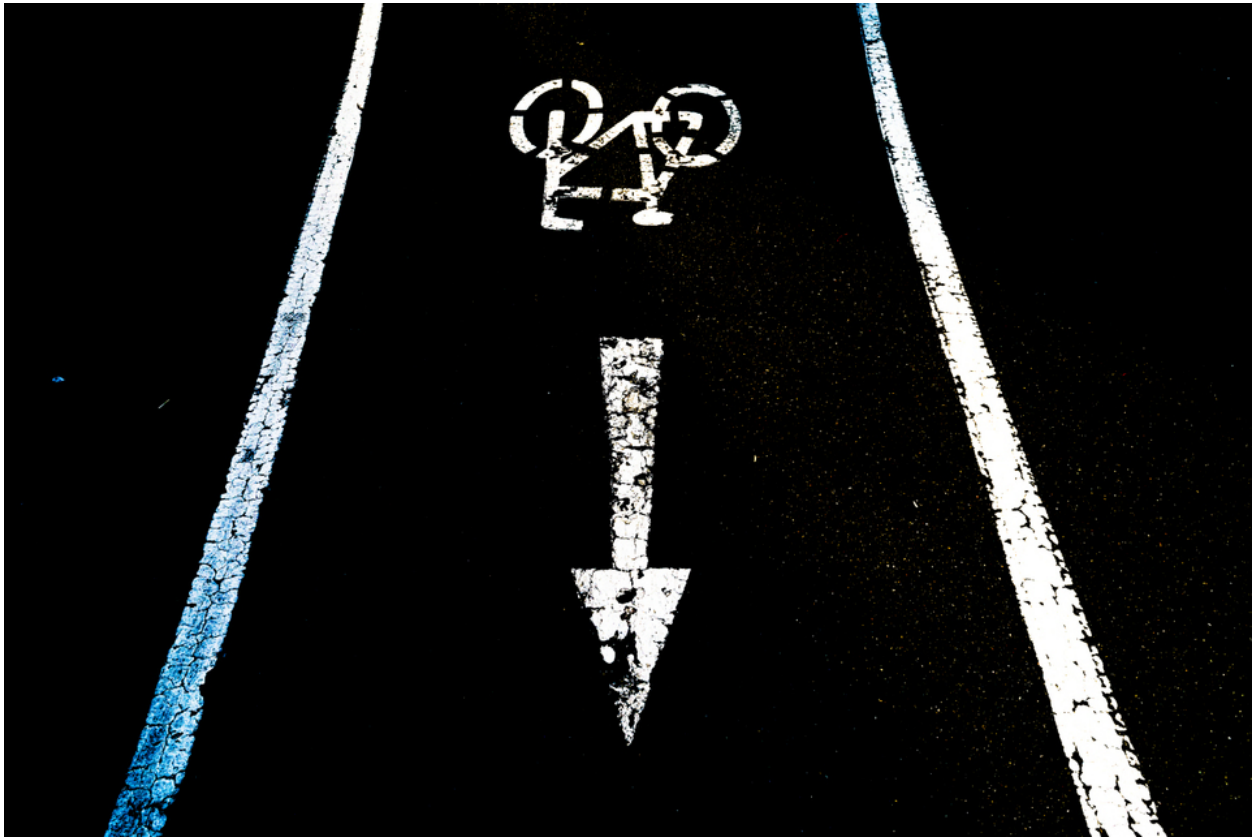

001547

Against You

Picture Description¹⁾

A high-angle shot of a bike lane marked with a bicycle symbol and a directional arrow on asphalt, framed by white lines.

Analysis¹⁾

This photograph captures a stark, high-contrast scene of a bike lane rendered in black and white. A cyclist symbol and a directional arrow, both painted white, dominate the center of the frame against the dark asphalt. Two parallel white lines mark the edges of the lane, adding to the composition's graphic quality. The image's dramatic lighting accentuates the texture of the road and the worn surfaces of the painted markings, evoking a sense of urban decay and the passage of time.

Picture Data

	Type / Size	By	Web Link
Exposure	Digital	Frank Titze	
Developing	—	—	
Enlarging	—	—	
Scanning	—	—	
Processing	Digital	Frank Titze	
	Exposure	Processing	Published
Dates	08/2013	09/2013	10/2013
	Width	Height	Bits/Color
Original Size	7360 px	4912 px	16
Ratio ca.	1.50	1	—
Exposure	24x36 mm		
Location	—		
Title (German)	Gegen Dich		