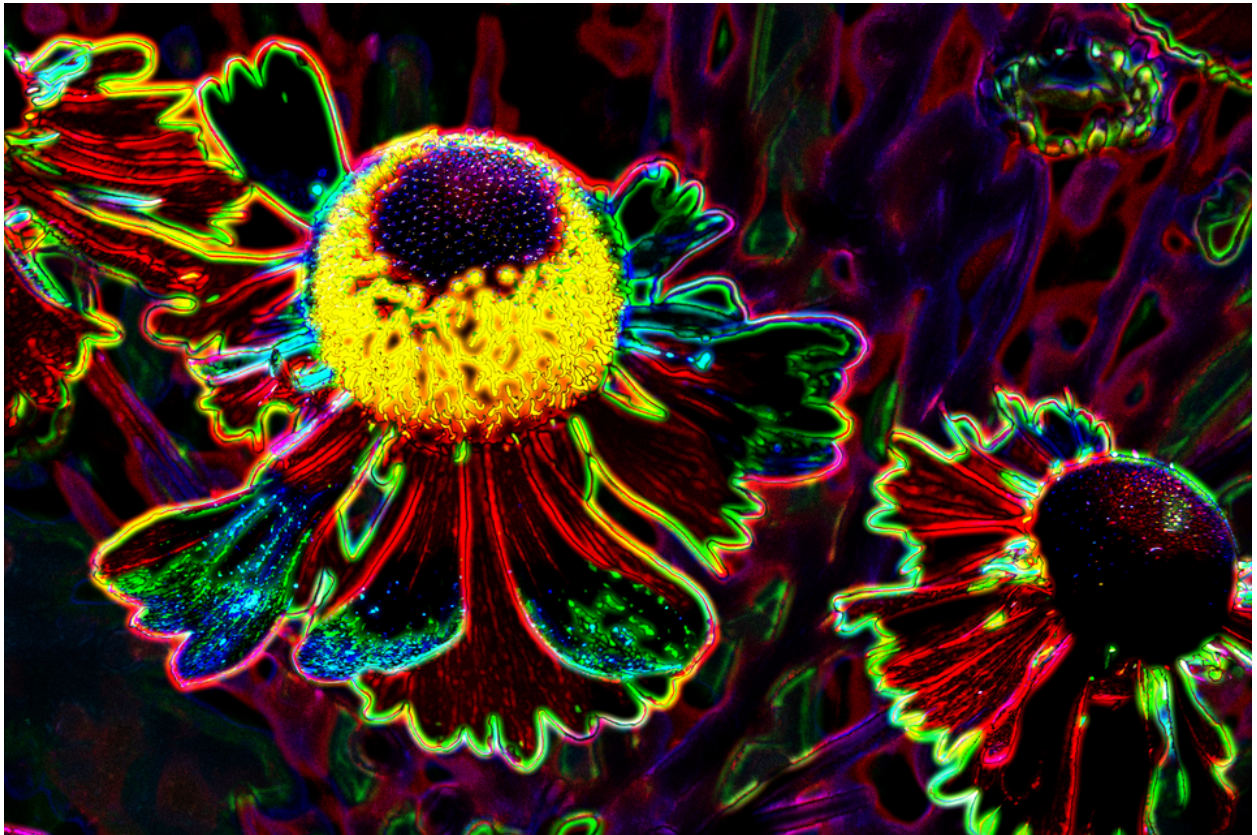

001367

Glas Paintings

Picture Description¹⁾

Neon enhanced photograph of colorful daisy flowers.

Analysis¹⁾

This digitally manipulated photograph features a close-up of several vibrant, stylized flowers. The flowers are depicted with bold outlines in neon hues of green, red, and blue, contrasting with the darker, psychedelic-colored background. The central flower showcases a bright yellow center, surrounded by petals with dark red and black coloration accented by electric blue edges. The overall effect is a high-contrast, hyperreal depiction that blends natural forms with digital artistry, creating a visually striking and somewhat surreal composition.

Picture Data

	Type / Size	By	Web Link
Exposure	Digital	Frank Titze	
Developing	—	—	
Enlarging	—	—	
Scanning	—	—	
Processing	Digital	Frank Titze	
	Exposure	Processing	Published
Dates	07/2013	07/2013	08/2013
	Width	Height	Bits/Color
Original Size	7360 px	4912 px	16
Ratio ca.	1.50	1	—
Exposure	24x36 mm		
Location	—		
Title (German)	Glasbilder		