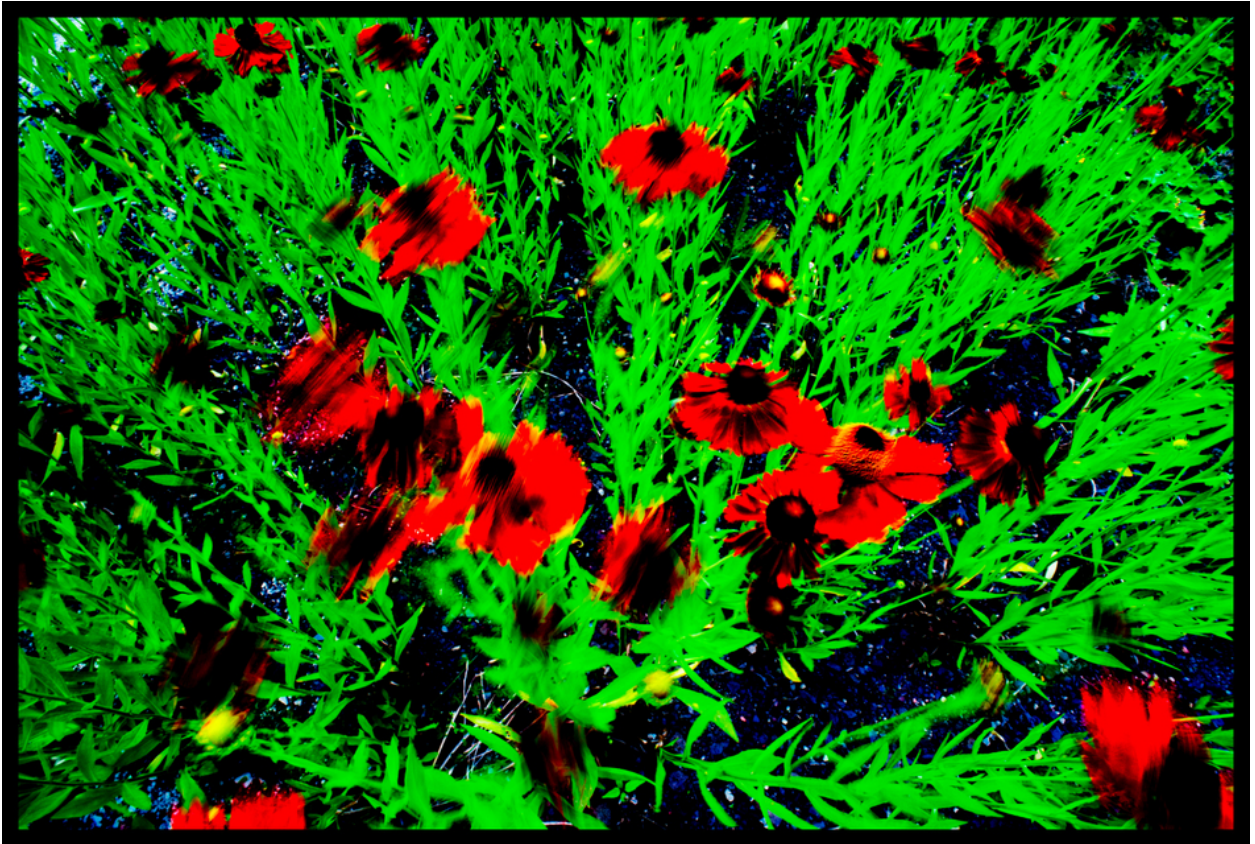

001364

Red on Green

Picture Description¹⁾

A vibrant photograph capturing a field of red flowers amidst lush green foliage.

Analysis¹⁾

This vibrant photograph captures a dense field of black-eyed susans, rendered in a style reminiscent of abstract expressionism. The intense red petals of the flowers starkly contrast against the lush, almost neon green foliage. The composition teems with energy, the blooms seeming to writhe and dance, giving a sense of wild abandon and unrestrained beauty. The depth of field is shallow, emphasizing the immediate foreground while creating a slightly blurred and mysterious backdrop. The overall effect is a captivating visual experience that blurs the lines between reality and imaginative interpretation.

Picture Data

| | Type / Size | By | Web Link |
|----------------|--------------|-------------|---|
| Exposure | Digital | Frank Titze |  |
| Developing | — | — | |
| Enlarging | — | — | |
| Scanning | — | — | |
| Processing | Digital | Frank Titze | |
| | Exposure | Processing | Published |
| Dates | 07/2013 | 07/2013 | 08/2013 |
| | Width | Height | Bits/Color |
| Original Size | 7560 px | 5112 px | 16 |
| Ratio ca. | 1.48 | 1 | — |
| Exposure | 24x36 mm | | |
| Location | — | | |
| Title (German) | Rot auf Grün | | |