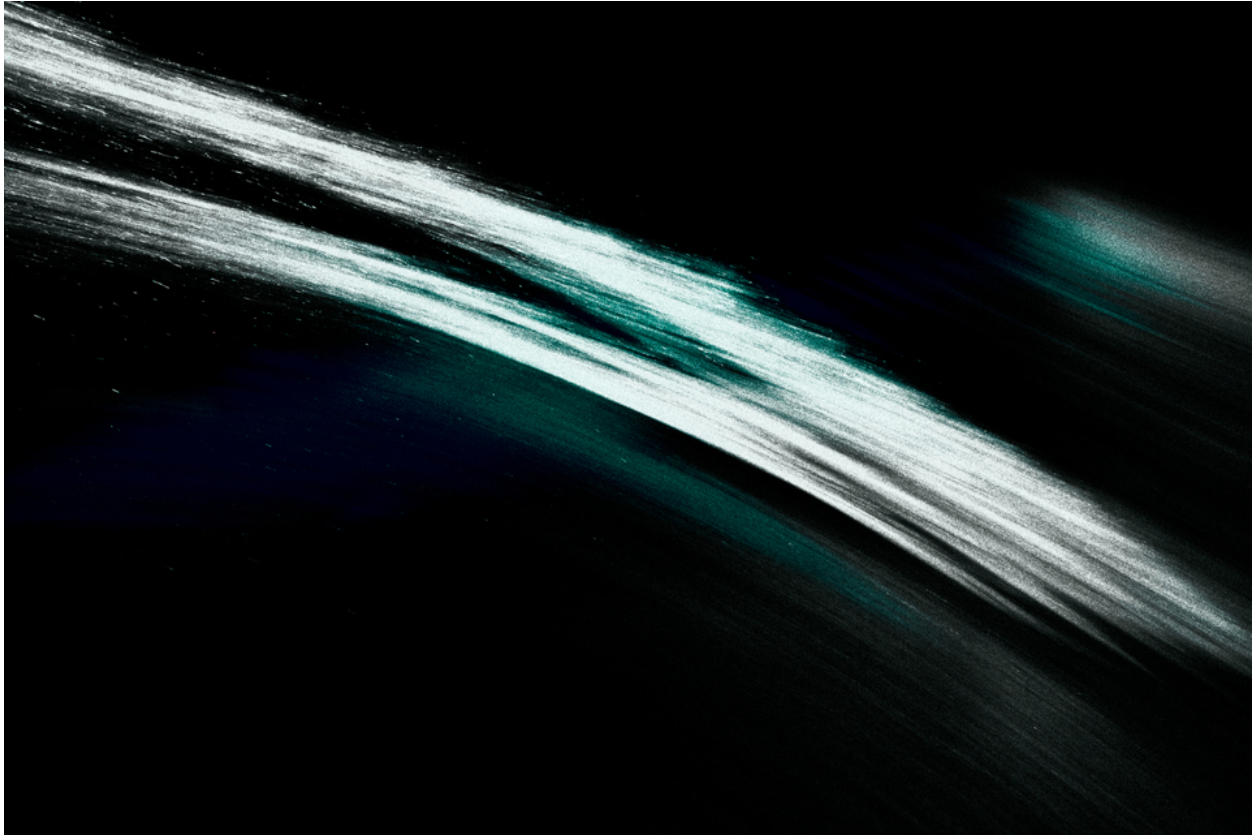

001362

Fountain II

Picture Description¹⁾

An abstract photograph featuring light streaks against a dark background, suggesting movement or energy.

Analysis¹⁾

This abstract piece evokes a sense of motion and energy through dynamic, diagonal lines that cut across a stark, dark background. The artist employs a limited palette of white and teal, creating a striking contrast that draws the viewer's eye. The textural qualities of the brushstrokes, or digital rendering of such, adds depth and complexity, hinting at the interplay between light and shadow in an ethereal landscape or perhaps a cosmic event. The composition invites contemplation, leaving room for individual interpretation and emotional resonance.

Picture Data

	Type / Size	By	Web Link
Exposure	Digital	Frank Titze	
Developing	—	—	
Enlarging	—	—	
Scanning	—	—	
Processing	Digital	Frank Titze	
	Exposure	Processing	Published
Dates	07/2013	07/2013	08/2013
	Width	Height	Bits/Color
Original Size	7360 px	4912 px	16
Ratio ca.	1.50	1	—
Exposure	24x36 mm		
Location	—		
Title (German)	Brunnen II		