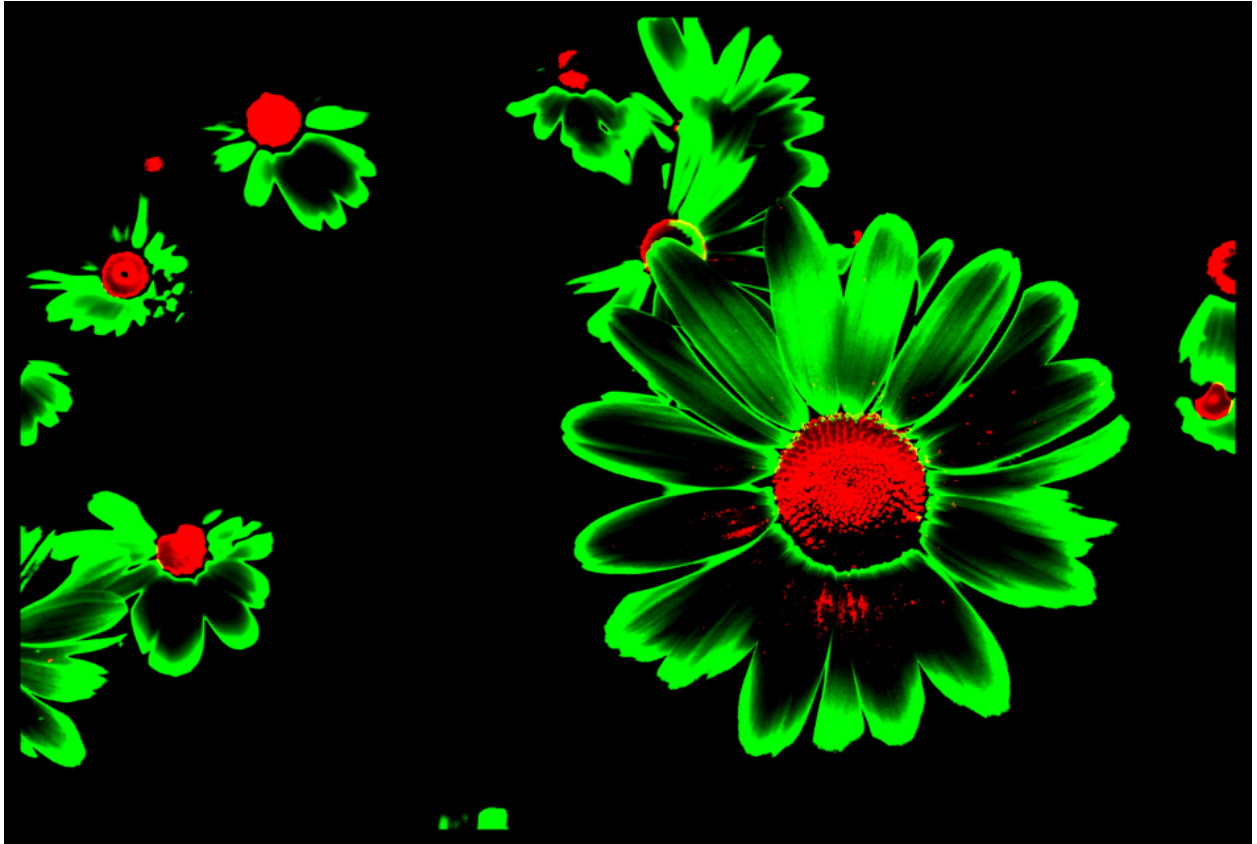

001288

Flower Variation I

Picture Description¹⁾

An abstract photograph of flowers with red centers and green petals against a black background.

Analysis¹⁾

This striking photograph presents a collection of daisies rendered in vivid neon green and red against a stark black background. The contrasting colors create a visually arresting effect, highlighting the delicate forms of the flowers. The central daisy, positioned prominently on the right, commands attention with its fully bloomed petals and bold red center. Smaller daisies are scattered across the left side, adding depth and dimension to the composition. The overall effect is both bold and delicate, inviting the viewer to contemplate the beauty and vibrancy of nature through an unconventional lens.

Picture Data

	Type / Size	By	Web Link
Exposure	Digital	Frank Titze	
Developing	—	—	
Enlarging	—	—	
Scanning	—	—	
Processing	Digital	Frank Titze	
	Exposure	Processing	Published
Dates	06/2013	06/2013	07/2013
	Width	Height	Bits/Color
Original Size	7560 px	5112 px	16
Ratio ca.	1.48	1	—
Exposure	24x36 mm		
Location	—		
Title (German)	Blume Variation I		