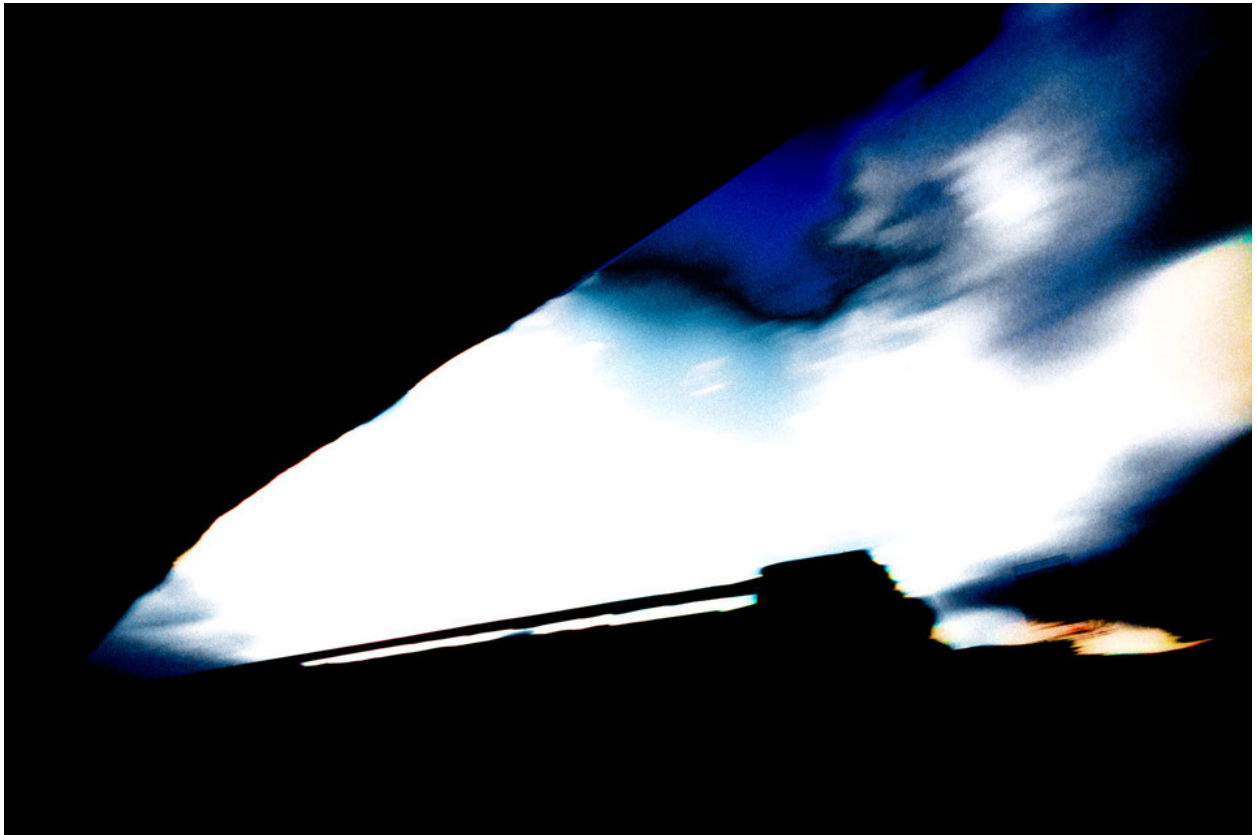

001072

Below Ramp IV

Picture Description¹⁾

An abstract, high-contrast photograph of a silhouetted horizon against a bright, cloudy sky.

Analysis¹⁾

An abstract photograph featuring a stark contrast between deep black and vibrant, ethereal light. A diagonal swath of clouded blues and whites dominates the upper portion, reminiscent of a stormy sky glimpsed from a darkened interior. A thin, sharp horizontal line bisects the frame, suggesting a horizon or structure partially obscuring the light. The overall impression is one of mystery and hidden depths, a world defined by the interplay of absence and illumination.

Picture Data

	Type / Size	By	Web Link
Exposure	Digital	Frank Titze	
Developing	—	—	
Enlarging	—	—	
Scanning	—	—	
Processing	Digital	Frank Titze	
	Exposure	Processing	Published
Dates	02/2013	05/2013	05/2013
	Width	Height	Bits/Color
Original Size	7360 px	4912 px	16
Ratio ca.	1.50	1	—
Exposure	24x36 mm		
Location	—		
Title (German)	Unter Rampe IV		