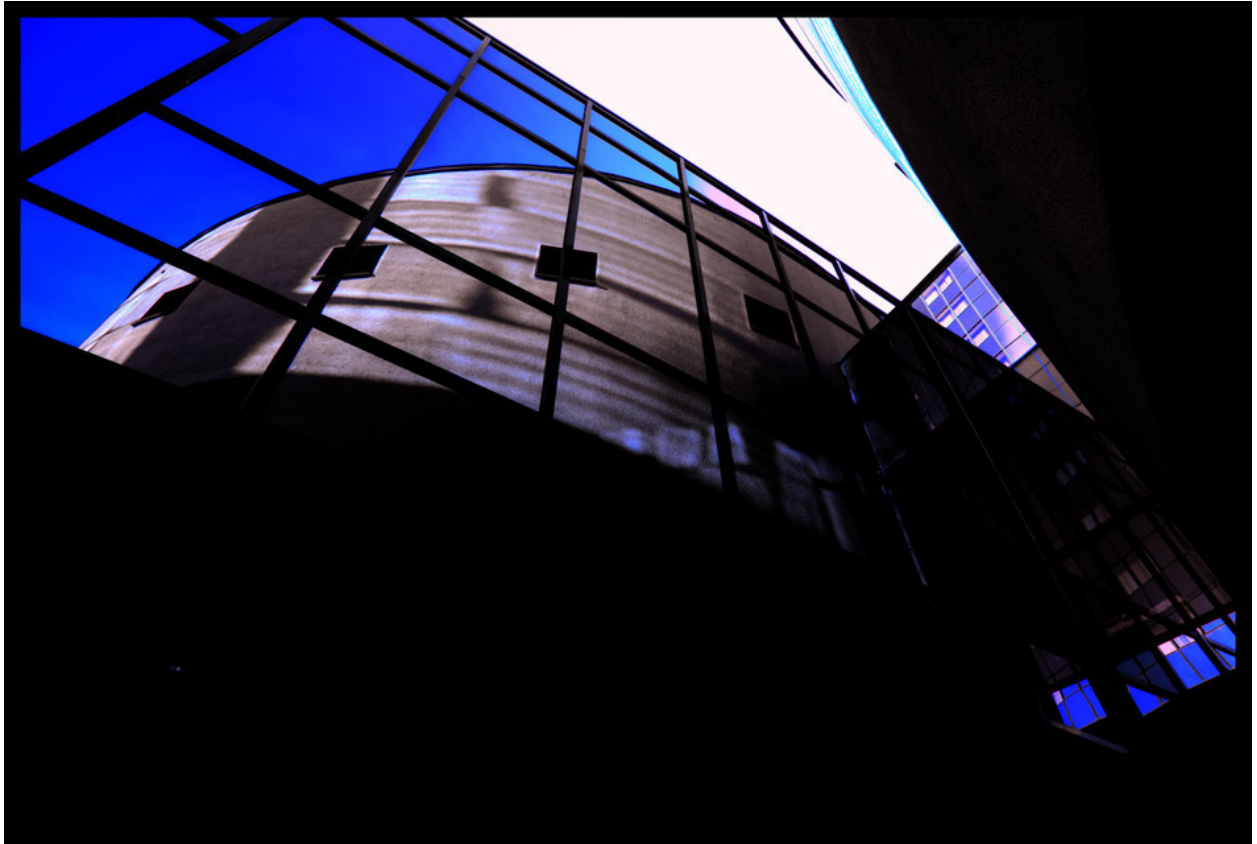

000406

Reflexions

Picture Description¹⁾

A low-angle shot capturing a modern building's facade reflected in glass windows, with a clear blue sky visible through the reflections.

Analysis¹⁾

This photograph presents a striking architectural composition, viewed from a low angle that exaggerates the scale of the surrounding structures. A curved building facade, partially obscured by a grid of black metal framework, is visible against a backdrop of bright blue sky. The harsh contrast between the illuminated sky and the shadowed building creates a dramatic visual effect. To the right, a modern glass-clad structure reflects the sky in its panes, juxtaposed against the dark silhouette of an adjacent building. The overall photograph conveys a sense of urban grandeur and abstract geometric forms, inviting the viewer to contemplate the interplay of light, shadow, and architectural design.