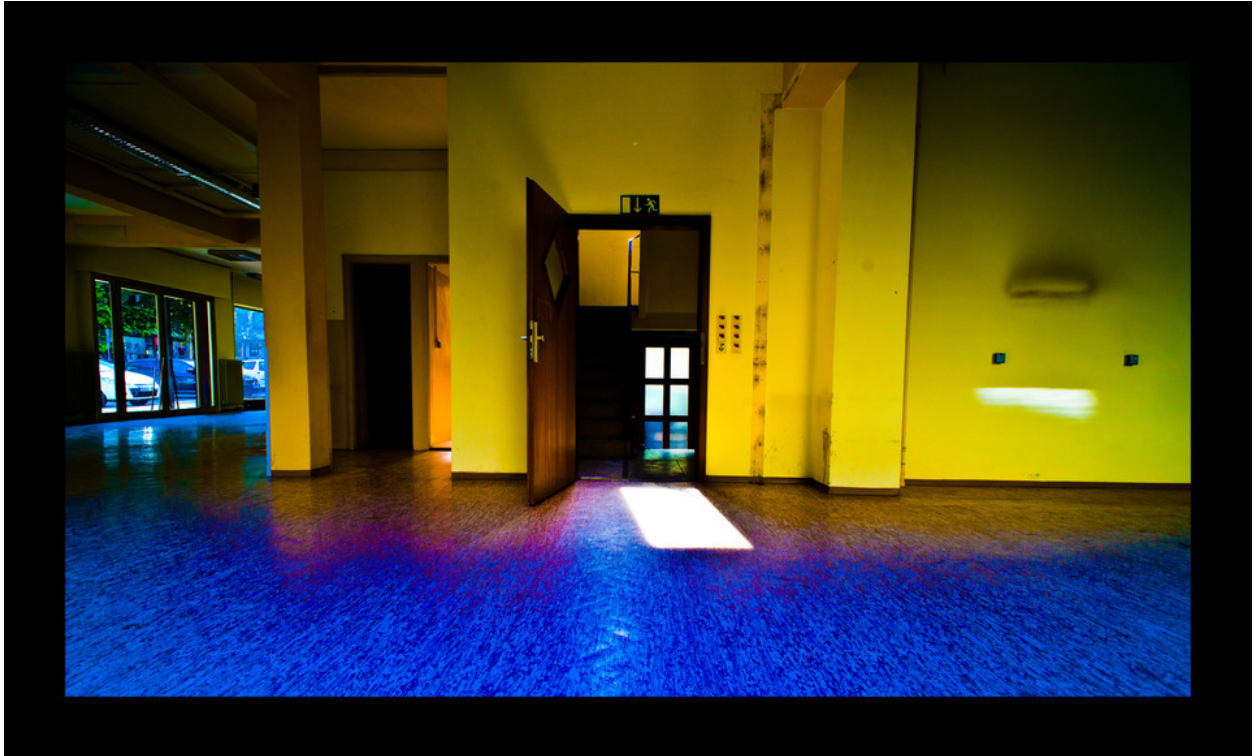

000223

Empty Room II

Picture Description¹⁾

An open door in a yellow hallway leads to a dark stairwell, with a bright light illuminating the blue floor.

Analysis¹⁾

This captivating photograph presents a scene of stark contrast and evocative color. The architecture is characterized by geometric shapes and planes of yellow and white, creating a somewhat sterile yet compelling environment. A partially open wooden door serves as a focal point, drawing the viewer's eye into a darker, potentially unknown space. The floor, awash in vibrant blues and purples, creates a dreamlike atmosphere, contrasting sharply with the rigid structure of the building. A beam of light illuminates the floor near the doorway, further emphasizing the boundary between the two spaces. The overall effect is one of mystery and anticipation, inviting contemplation about the nature of space, light, and perception.

Picture Data

	Type / Size	By	Web Link
Exposure	Digital	Frank Titze	
Developing	—	—	
Enlarging	—	—	
Scanning	—	—	
Processing	Digital	Frank Titze	
	Exposure	Processing	Published
Dates	05/2012	03/2013	06/2012
	Width	Height	Bits/Color
Original Size	8160 px	4940 px	16
Ratio ca.	1.65	1	—
Exposure	24x36 mm		
Location	—		
Title (German)	Leeres Zimmer II		